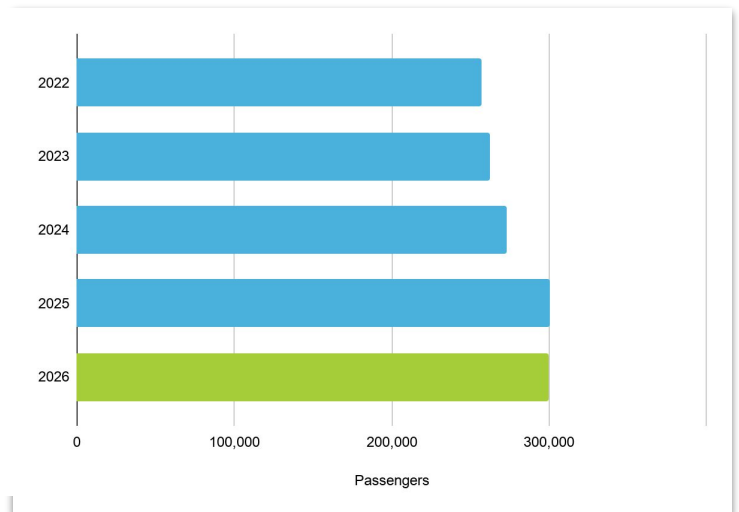

June Passengers: Year Over Year

PIE flies non-stop to over 60 cities. Visit our routes page to see all destinations here.