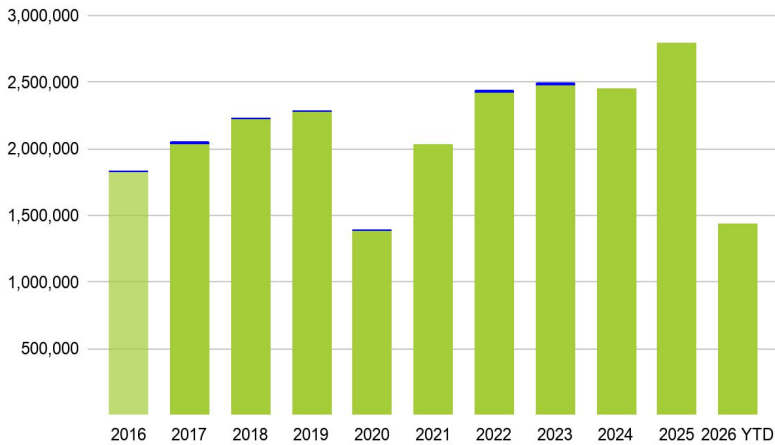

June 2026 PIE Passenger Report

June 2026 passenger traffic held steady at 299,308, showing a 0% change year-over-year and year-to-date.

Allegiant begins new service to Philadelphia, PA in October and Columbia, MO in November.

BermudAir begins service to Belize, Turks and Caicos, and Anguilla in December.

Thank you passengers for choosing PIE!

June	Month	Change	YTD Total
Domestic	299,308	0%	1,443,247
<i>Enplanements</i>	150,170		
<i>Deplanements</i>	149,138		
Total	299,308	0%	1,443,247

By the Numbers

Passenger History by Year