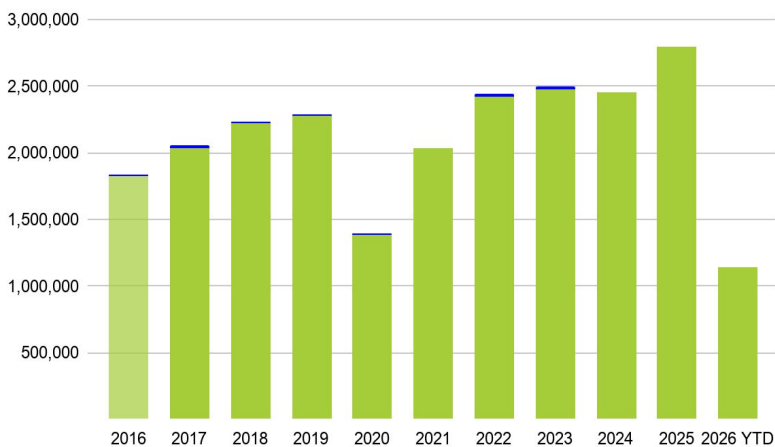

May 2026 PIE Passenger Report

May 2026 was our biggest May in PIE history with a 3% increase over 2025. Year-to-date PIE is even with 2025.

Allegiant announced new service to Philadelphia, PA and Columbia, MO in the fall.

BermudAir announced new international service to Belize, Turks and Caicos, and Anguilla beginning in December.

Parking at PIE is limited; please get a ride to PIE. We expect all parking to fill up during July 4th travel week. Thank you passengers for choosing PIE!

May	Month	Change	YTD Total
Domestic	250,442	3%	1,143,939
<i>Enplanements</i>	126,604		
<i>Deplanements</i>	123,838		
Total	250,442	3%	1,143,939

By the Numbers

Passenger History by Year