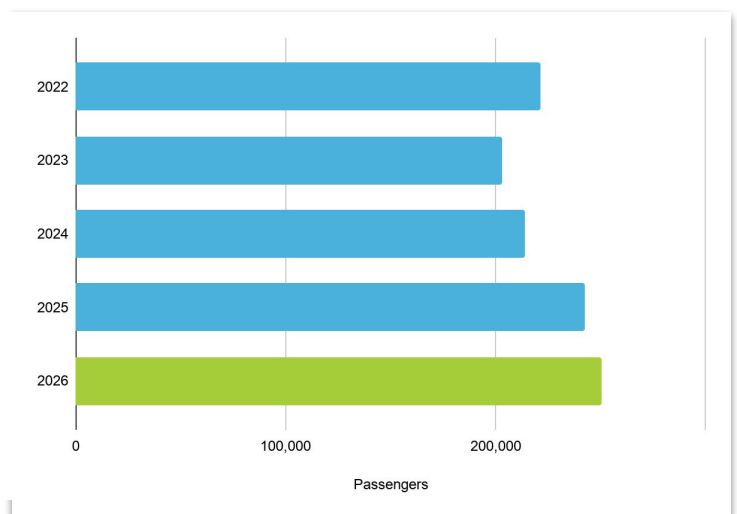

May 2026 PIE Passenger Report

May 2026 was our biggest May in PIE history with a 3% increase over 2025. Year-to-date PIE is even with 2025.

Allegiant announced new service to Philadelphia, PA and Columbia, MO in the fall.

May	Month	Change	YTD Total
Domestic	250,442	3%	1,143,939
<i>Enplanements</i>	126,604		
<i>Deplanements</i>	123,838		
Total	250,442	3%	1,143,939

By the Numbers

Passenger History by Year

May Passengers: Year Over Year

PIE flies non-stop to over 60 cities. Visit our routes page to see all destinations here.