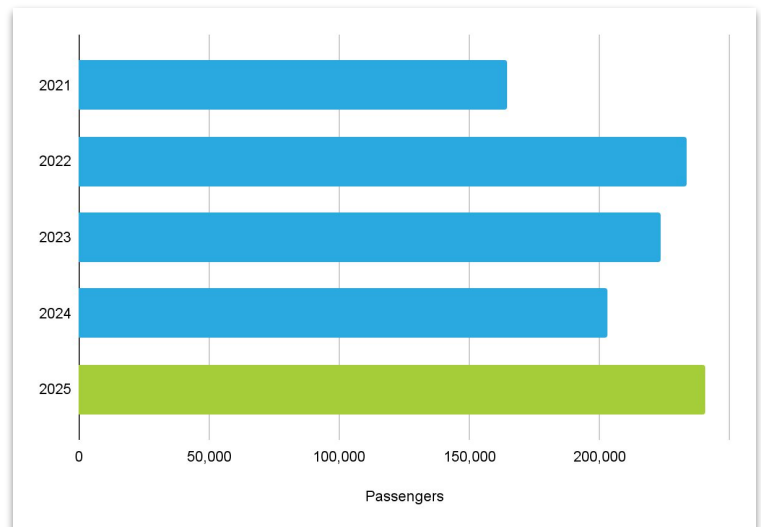

April Passengers: Year Over Year

PIE flies non-stop to over 60 cities. Visit our routes page to see all destinations here.