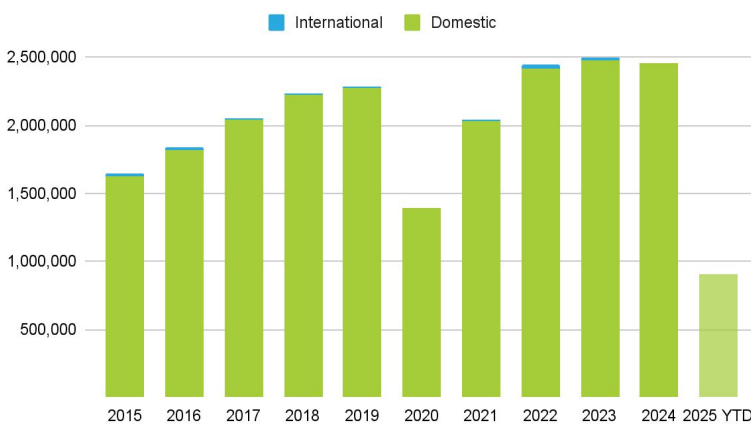

April 2025 PIE Passenger Report

April was our biggest April in our history! With 240,468 passengers, it exceeded last April by 18%! Year-to-date PIE is up 10%.

Tulsa is returning for seasonal service from May to August. PIE has 65 total non-stop destinations.

April	Month	Change	YTD Total
Domestic	240,468	18%	901,358
<i>Enplanements</i>	126,716		
<i>Deplanements</i>	113,752		
International	0		0
<i>Enplanements</i>	0		
<i>Deplanements</i>	0		
Total	240,468	18%	901,358

By the Numbers

Passenger History by Year