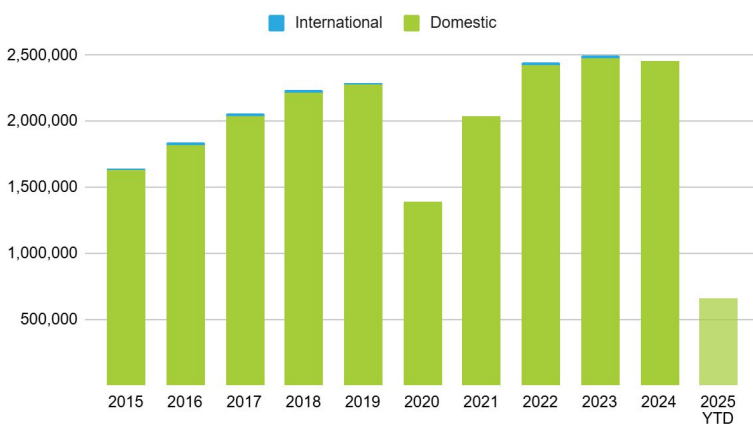

March 2025 PIE Passenger Report

March was the biggest in our history! With 291,976 passengers, it exceeded last March by a 16% margin! We surpassed our prior record breaking March 2022 by over 14%.

New service to Colorado Springs began February 14th. Tulsa is returning for seasonal service from May to August. PIE has 65 total non-stop destinations.

March	Month	Change	YTD Total
Domestic	291,976	16%	660,890
<i>Enplanements</i>	146,232		
<i>Deplanements</i>	145,744		
International	0		0
<i>Enplanements</i>	0		
<i>Deplanements</i>	0		
Total	291,976	16%	660,890

By the Numbers

Passenger History by Year