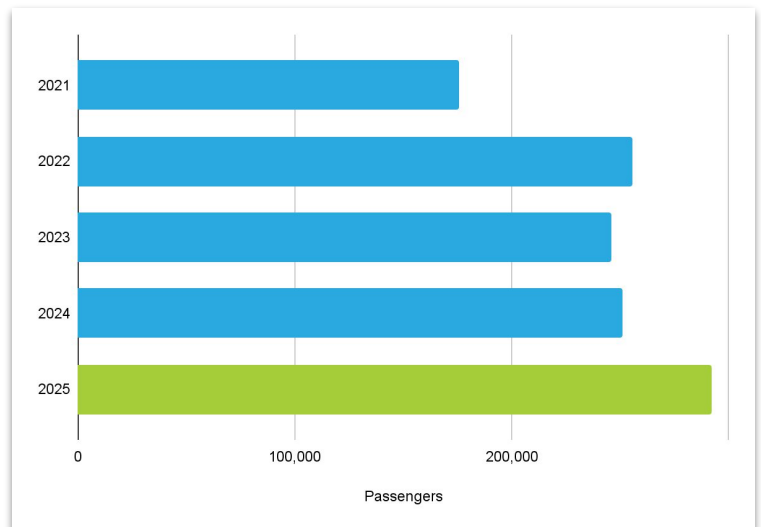

March 2025 PIE Passenger Report

March was the biggest in our history! With 291,976 passengers, it exceeded last March by a 16% margin! We surpassed our prior record breaking March 2022 by over 14%.

New service to Colorado Springs began February 14th. Tulsa is returning for seasonal service from May to August. PIE has 65 total non-stop destinations.

March	Month	Change	YTD Total
Domestic	291,976	16%	660,890
<i>Enplanements</i>	146,232		
<i>Deplanements</i>	145,744		
International	0		0
<i>Enplanements</i>	0		
<i>Deplanements</i>	0		
Total	291,976	16%	660,890

By the Numbers

Passenger History by Year

March Passengers: Year Over Year

PIE flies non-stop to over 60 cities. Visit our routes page to see all destinations here.