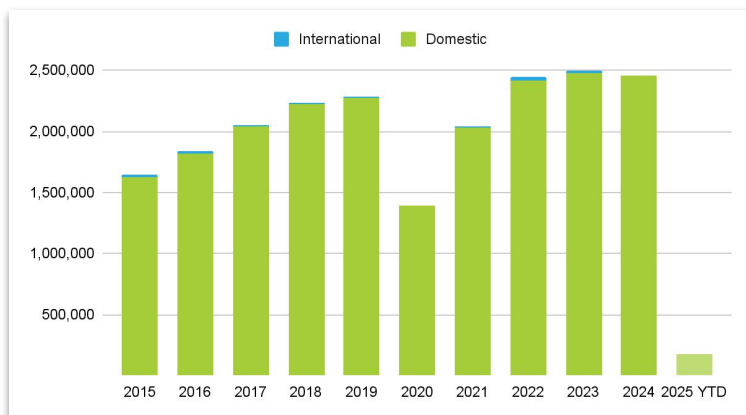

February 2025 PIE Passenger Report

February was the biggest in our history! With 194,876 passengers, we were up 3% over February 2024.

New service to Colorado Springs began February 14th. PIE has over 60 total non-stop destinations.

February	Month	Change	YTD Total
Domestic	194,876	3%	368,914
<i>Enplanements</i>	94,473		
<i>Deplanements</i>	100,403		
International	0		0
<i>Enplanements</i>	0		
<i>Deplanements</i>	0		
Total	194,876	3%	368,914

By the Numbers

Passenger History by Year