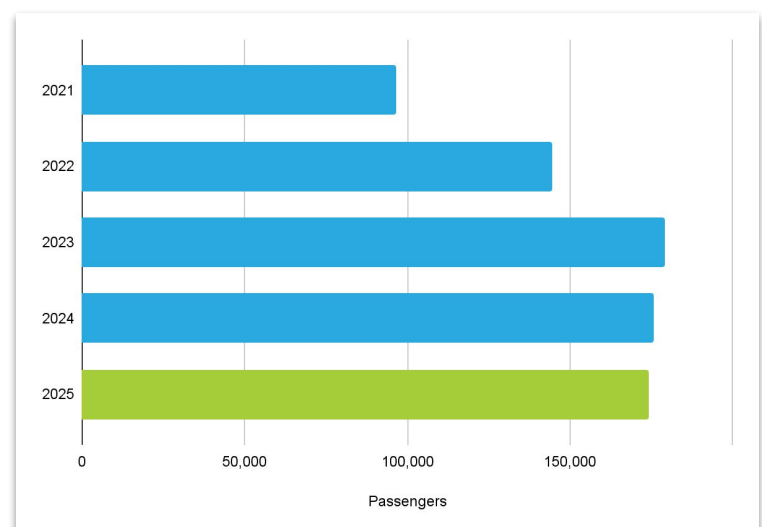

February 2025 PIE Passenger Report

February was the biggest in our history! With 194,876 passengers, we were up 3% over February 2024.

New service to Colorado Springs began February 14th. PIE has over 60 total non-stop destinations.

February	Month	Change	YTD Total
Domestic	194,876	3%	368,914
<i>Enplanements</i>	94,473		
<i>Deplanements</i>	100,403		
International	0		0
<i>Enplanements</i>	0		
<i>Deplanements</i>	0		
Total	194,876	3%	368,914

By the Numbers

Passenger History by Year

February Passengers: Year Over Year

PIE flies non-stop to over 60 cities. Visit our routes page to see all destinations here.