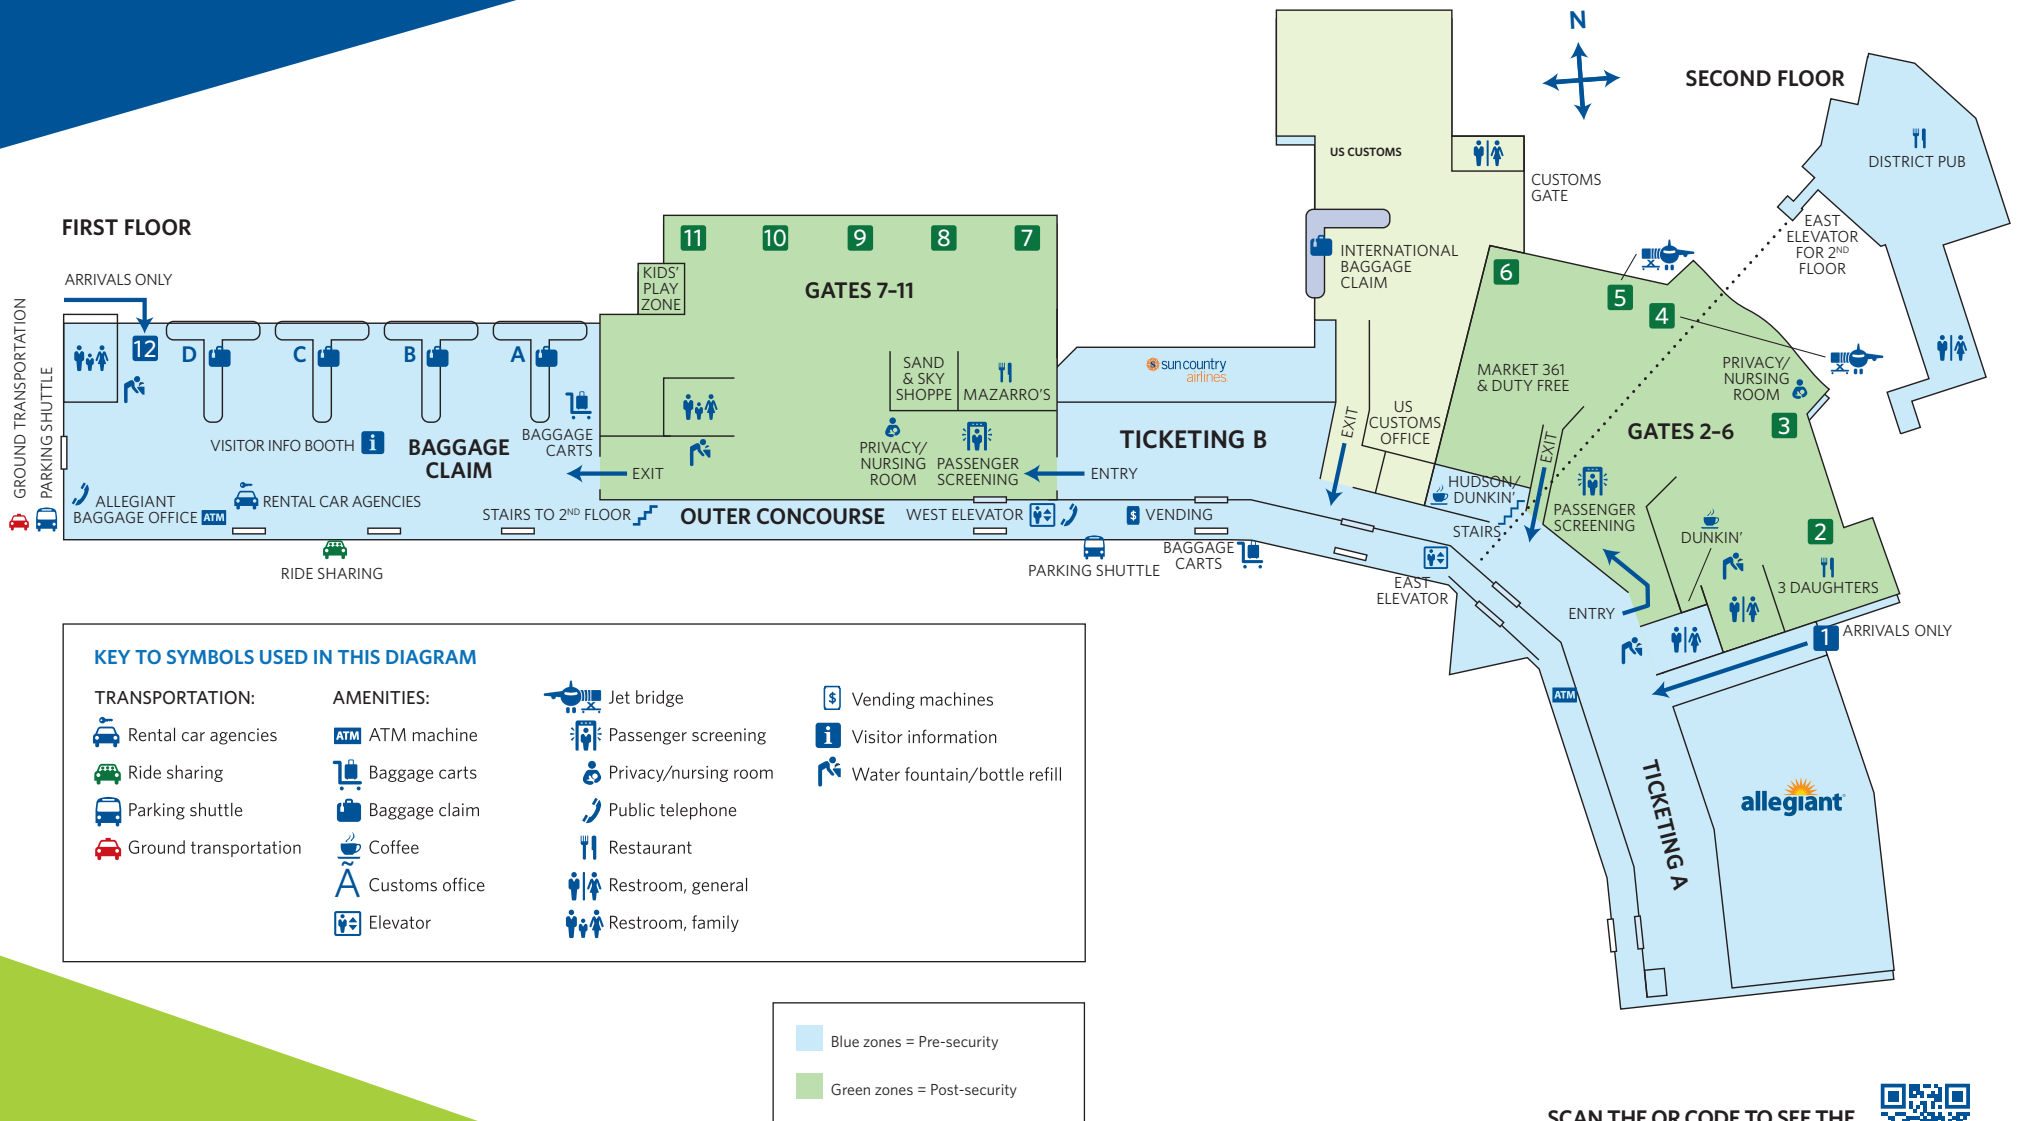

# TERMINAL MAP

Find Your Gate, Your Bags  
or the Perfect Snack

SCAN THE QR CODE TO SEE THE  
TERMINAL MAP ON YOUR SMARTPHONE