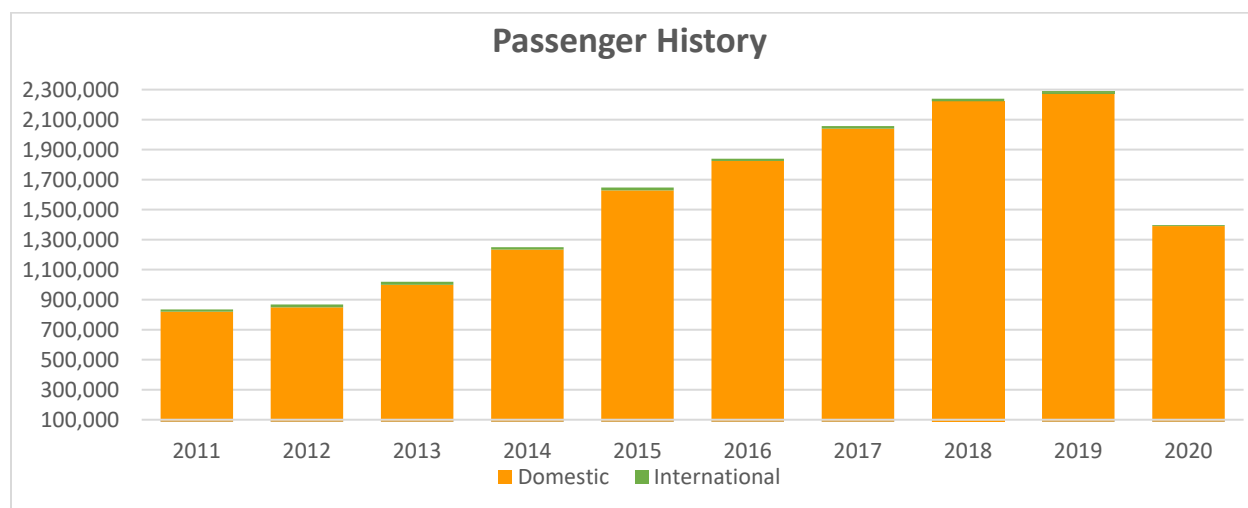

fly2pie.com

@iflypie

facebook.com/Fly2PIE

MEDIA RELEASE

January 11, 2020

St. Pete-Clearwater International (PIE) Year End 2020 Passenger Report

The beginning of 2020 started out very strong at PIE with January and February passenger increases over 2019 of 7% and 14%, respectively. Our first flight cancellation due to Covid-19 came on March 17th and resulted in a 39% decrease overall. Our Domestic traffic was down 39% and International traffic 52% in 2020. Our December passenger traffic was down 39% over December 2019.

Allegiant announced a new route to PIE with Fargo, ND beginning February 11th. Allegiant flies 52 non-stop routes plus PIE has charter flights to Gulfport-Biloxi on Sun Country Airlines for the Beau Rivage Resort & Casino. International flights on Sunwing are currently suspended.

Our Covid-19 Action Plan is ongoing with face coverings required in the terminal. Thank you for your continued cooperation.

December	Month	Increase	YTD Total
Domestic	120,293	-38%	1,388,077
<i>Enplanements</i>	56,662		
<i>Deplanements</i>	63,631		
International	-	0%	6,496
<i>Enplanements</i>	-		
<i>Deplanements</i>	-		
TOTAL	120,293	-38%	1,394,573