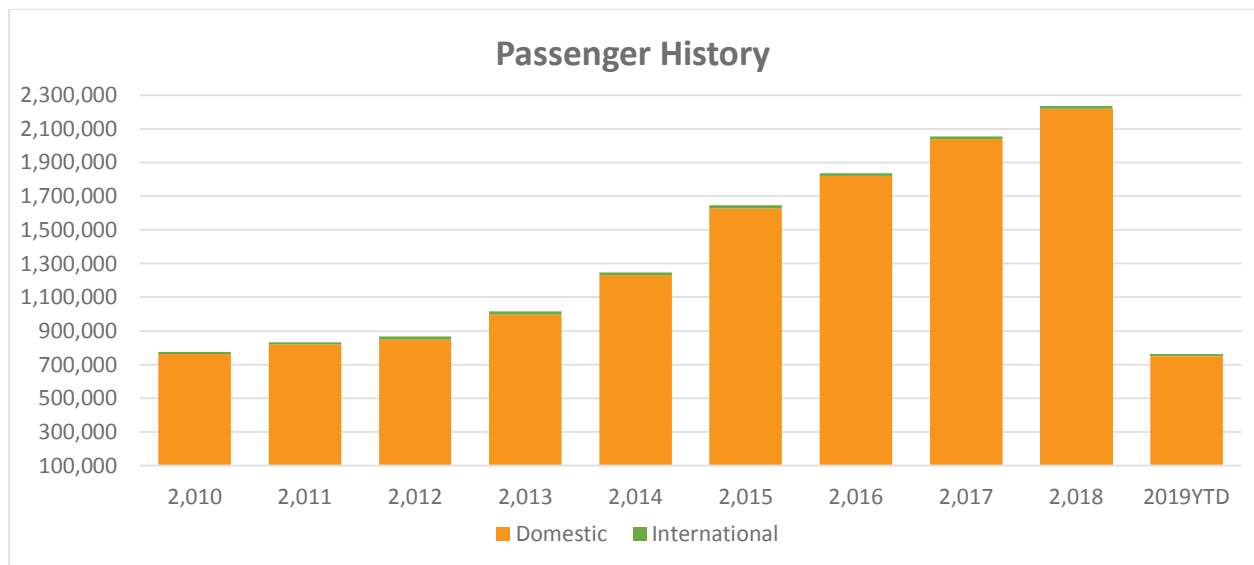

fly2pie.com

@iflypie

facebook.com/Fly2PIE

MEDIA RELEASE

May 8, 2019

St. Pete-Clearwater International (PIE) Monthly Passenger Report - April 2019

PIE's passenger traffic increased by 4% over April 2018. Domestic service increased 5% over 2018. Overall, PIE served 205,621 passengers in April 2019.

Parking lot and Roadway construction at PIE continue with curbside utility work beginning soon. The Ground Transportation lot will reopen soon for economy parking, taxi and hotel shuttle service passenger pick up. Our Short-term parking lot is temporarily closed for several months. We thank our customers for their patience as we make improvements for the future.

April 2019	Month	Increase	2019YTD
Domestic	203,419	5%	750,252
Int'l	2,402	-39%	11,172
Total	205,821	4%	761,424