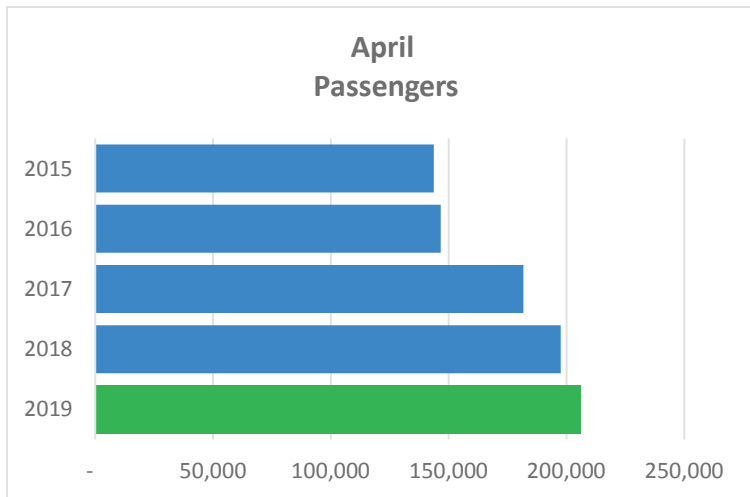

fly2pie.com

@iflypie

facebook.com/Fly2PIE

MEDIA RELEASE

May 8, 2019

St. Pete-Clearwater International (PIE) Monthly Passenger Report - April 2019

PIE's passenger traffic increased by 4% over April 2018. Domestic service increased 5% over 2018. Overall, PIE served 205,621 passengers in April 2019.

Parking lot and Roadway construction at PIE continue with curbside utility work beginning soon. The Ground Transportation lot will reopen soon for economy parking, taxi and hotel shuttle service passenger pick up. Our Short-term parking lot is temporarily closed for several months. We thank our customers for their patience as we make improvements for the future.

April 2019	Month	Increase	2019YTD
Domestic	203,419	5%	750,252
Int'l	2,402	-39%	11,172
Total	205,821	4%	761,424