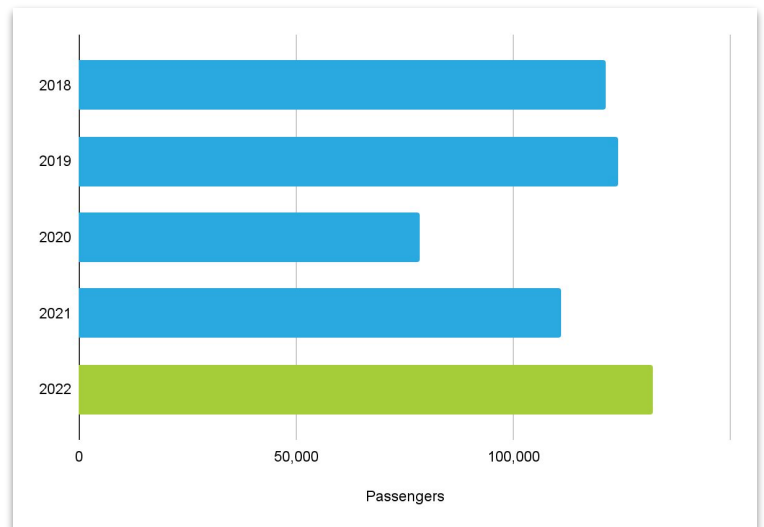

September 2022 Passenger Report

September 2022 - Another record and 19% Increase over September 2021

September continued the monthly passenger record breaking increases over 2021. All time monthly records have been set for the past 7 months (March- September). Year-to-date PIE is up 27%.

PIE serves 65 non-stop destinations. For more information, visit fly2pie.com

September	Month	Increase	YTD Total
Domestic	131,313	18%	1,868,339
<i>Enplanements</i>	65,776		
<i>Deplanements</i>	65,537		
International	767		17,035
<i>Enplanements</i>	386		
<i>Deplanements</i>	381		
Total	132,080	19%	1,885,374

By the Numbers

Passenger History by Year

September Passengers: Year Over Year

PIE flies non-stop to 65 cities. Visit our routes page to see all destinations here.