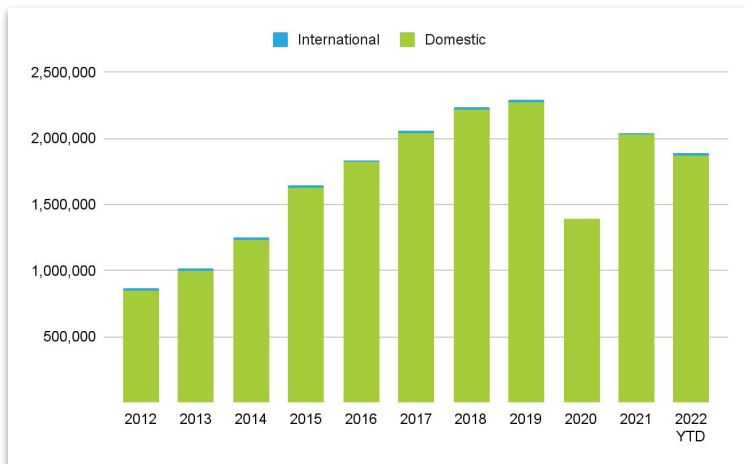

September 2022 Passenger Report

September 2022 - Another record and 19% Increase over September 2021

September continued the monthly passenger record breaking increases over 2021. All time monthly records have been set for the past 7 months (March- September). Year-to-date PIE is up 27%.

PIE serves 65 non-stop destinations. For more information, visit fly2pie.com

September	Month	Increase	YTD Total
Domestic	131,313	18%	1,868,339
<i>Enplanements</i>	65,776		
<i>Deplanements</i>	65,537		
International	767		17,035
<i>Enplanements</i>	386		
<i>Deplanements</i>	381		
Total	132,080	19%	1,885,374

By the Numbers

Passenger History by Year

September Passengers: Year Over Year

PIE flies non-stop to 65 cities. Visit our routes page to see all destinations here.