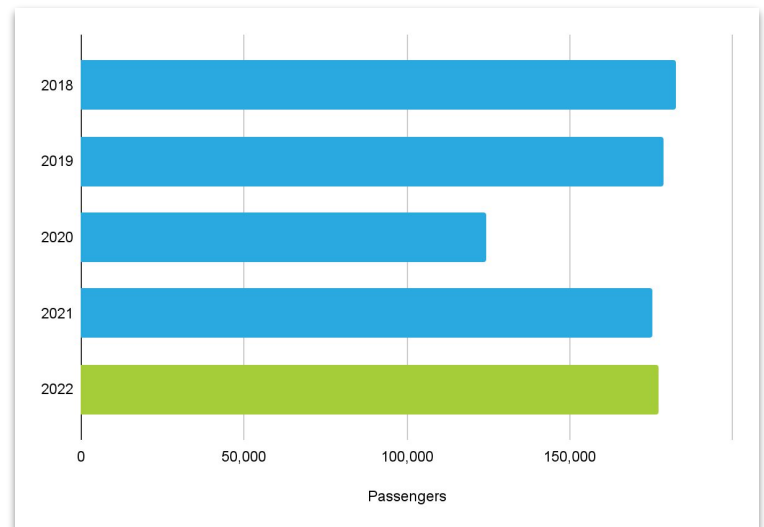

October 2022 Passenger Report

October 2022 - Year-to-Date Passengers surpass 2021 with two months to go!

October continued the monthly passenger increases over 2021. Year-to-date passengers have already surpassed all of 2021 and we are up year-to date 24%.

PIE serves 65 non-stop destinations. For more information, visit fly2pie.com

October	Month	Increase	YTD Total
Domestic	174,582	0%	2,042,921
<i>Enplanements</i>	84,280		
<i>Deplanements</i>	90,302		
International	2,489		19,524
<i>Enplanements</i>	1,079		
<i>Deplanements</i>	1,410		
Total	177,071	1%	2,062,445

By the Numbers

Passenger History by Year

September Passengers: Year Over Year

PIE flies non-stop to 65 cities. Visit our routes page to see all destinations here.