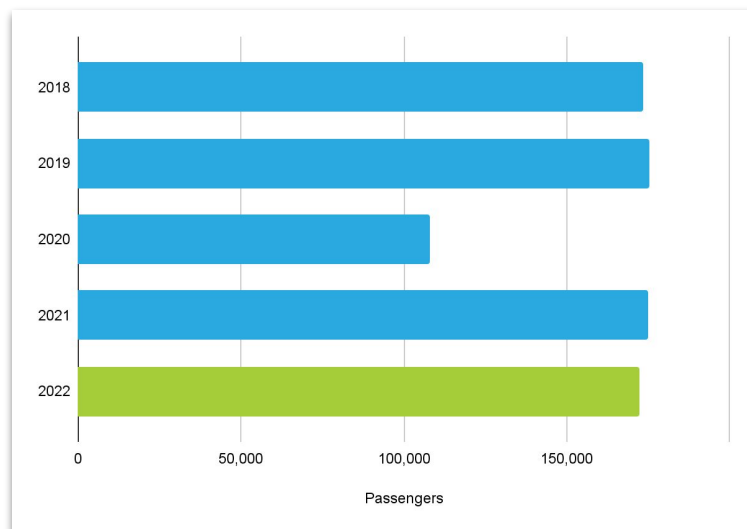

November Passengers: Year Over Year

PIE flies non-stop to 65 cities. Visit our routes page to see all destinations here.