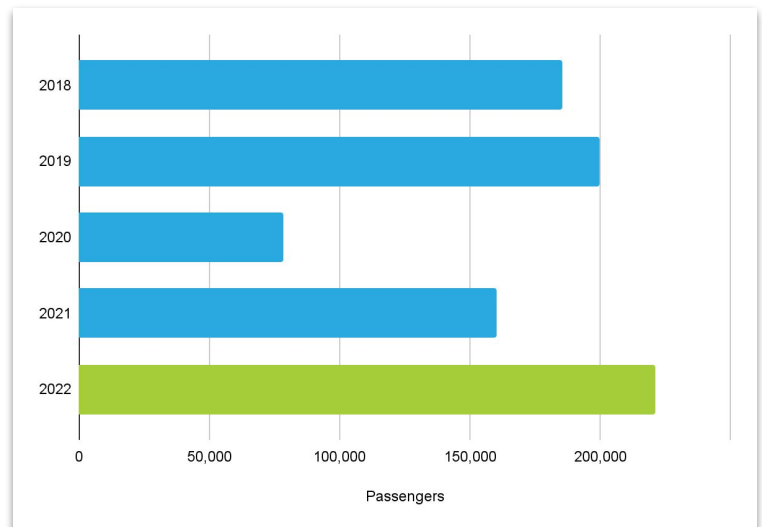

May Passengers: Year Over Year

PIE flies non-stop to 65 cities. Visit our routes page to see all destinations here.