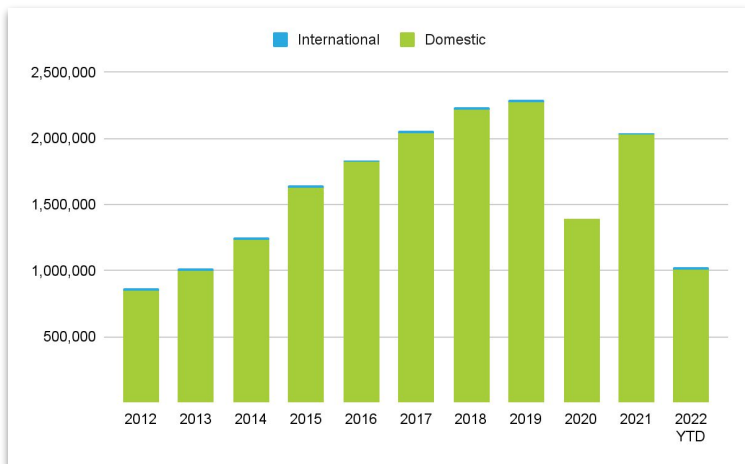

May 2022 Passenger Report

May 2022 - Biggest May in PIE History with 38% Increase

May 2022 breaks another PIE record as the biggest May in our history with 221,004 passengers! Year-to-date we are up 44%.

PIE opened a new concession on June 2nd, 3 Daughters Brewing, for departing passengers in Gates 2-6.

PIE serves 65 non-stop destinations. For more information, visit fly2pie.com

May	MONTH	INCREASE	YTD TOTAL
Domestic	218,575	36%	1,010,950
<i>Enplanements</i>	111,590		
<i>Deplanements</i>	106,985		
International	2,429		13,207
<i>Enplanements</i>	1,428		
<i>Deplanements</i>	1,001		
TOTAL	221,004	38%	1,024,157

By the Numbers

Passenger History by Year