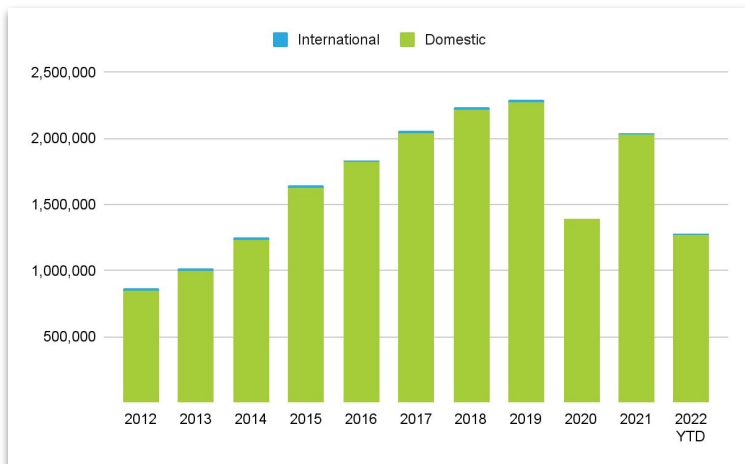

June 2022 Passenger Report

June 2022 - Biggest June in PIE History with 7% Increase

June 2022 breaks another PIE record as the biggest June in our history with 256,885 passengers! Year-to-date we are up 35%. June marks the fifth consecutive month (February-June) to break our monthly records.

PIE serves 65 non-stop destinations. For more information, visit fly2pie.com

June	Month	Increase	YTD Total
Domestic	255,844	33%	1,267,355
<i>Enplanements</i>	127,916		
<i>Deplanements</i>	127,928		
International	1,041		14,248
<i>Enplanements</i>	540		
<i>Deplanements</i>	501		
Total	256,885	35%	1,281,603

By the Numbers

Passenger History by Year