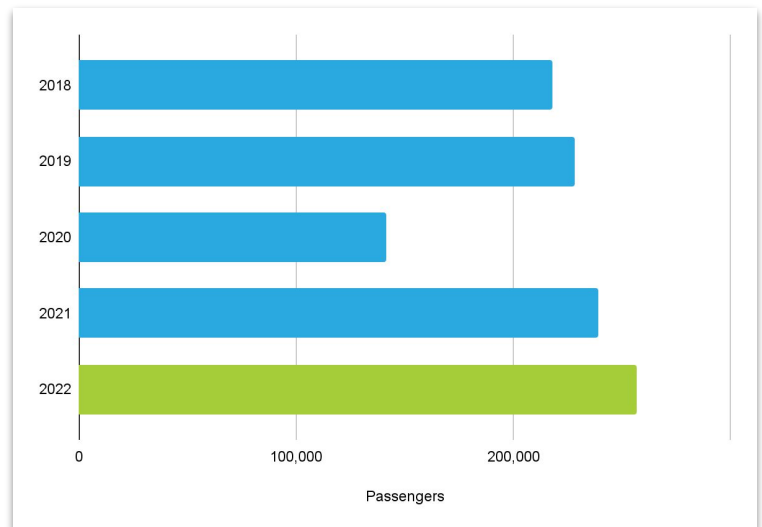

June 2022 Passenger Report

June 2022 - Biggest June in PIE History with 7% Increase

June 2022 breaks another PIE record as the biggest June in our history with 256,885 passengers! Year-to-date we are up 35%. June marks the fifth consecutive month (February-June) to break our monthly records.

PIE serves 65 non-stop destinations. For more information, visit fly2pie.com

June	Month	Increase	YTD Total
Domestic	255,844	33%	1,267,355
<i>Enplanements</i>	127,916		
<i>Deplanements</i>	127,928		
International	1,041		14,248
<i>Enplanements</i>	540		
<i>Deplanements</i>	501		
Total	256,885	35%	1,281,603

By the Numbers

Passenger History by Year

May Passengers: Year Over Year

PIE flies non-stop to 65 cities. Visit our routes page to see all destinations here.