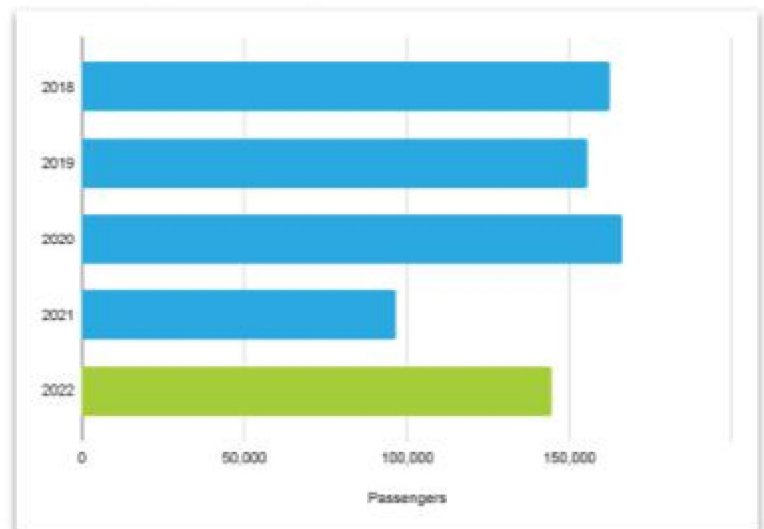

January 2022 Passenger Report

January 2022 - 49% Increase

January passengers increased 49% over January 2021.

Allegiant begins service to two new destinations in March - Clarksburg, WV and Akron-Canton, OH. PIE now has 65 non-stop destinations. For more information, visit fly2pie.com

January	MONTH	INCREASE	YTD TOTAL
Domestic	143,414	48%	143,414
<i>Enplanements</i>	71,173		
<i>Deplanements</i>	72,241		
International	1,055		1,055
<i>Enplanements</i>	468		
<i>Deplanements</i>	587		
TOTAL	144,469	49%	144,469

By the Numbers

Passenger History by Year

January Passengers: Year Over Year

PIE flies non-stop to 65 cities. Visit our routes page to see all destinations here.