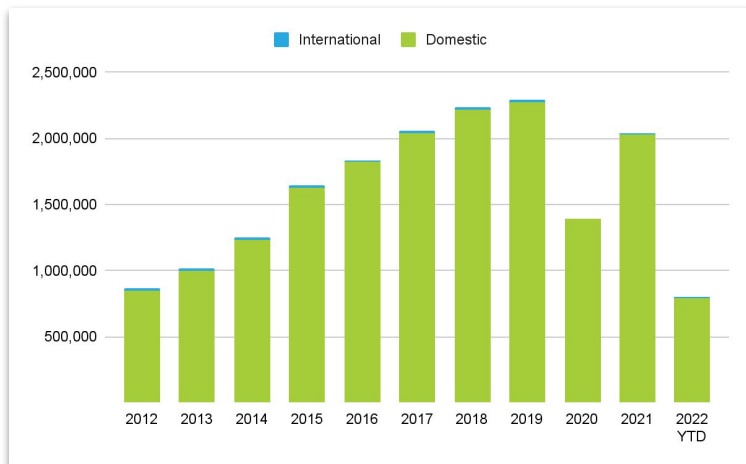

April 2022 Passenger Report

April 2022 - Biggest April in PIE History with 42% Increase

April 2022 breaks another PIE record as the biggest April in our history with 233,403 passengers! Year-to-date we are up 46%.

PIE looks forward to opening a new concession, 3 Daughters Brewing, in Gates 2-6 post security at the end of May.

PIE serves 65 non-stop destinations. For more information, visit fly2pie.com

April	MONTH	INCREASE	YTD TOTAL
Domestic	229,432	39%	792,375
<i>Enplanements</i>	118,018		
<i>Deplanements</i>	111,414		
International	3,971		10,778
<i>Enplanements</i>	2,096		
<i>Deplanements</i>	1,875		
TOTAL	233,403	42%	803,153

By the Numbers

Passenger History by Year

April Passengers: Year Over Year

PIE flies non-stop to 65 cities. Visit our routes page to see all destinations here.