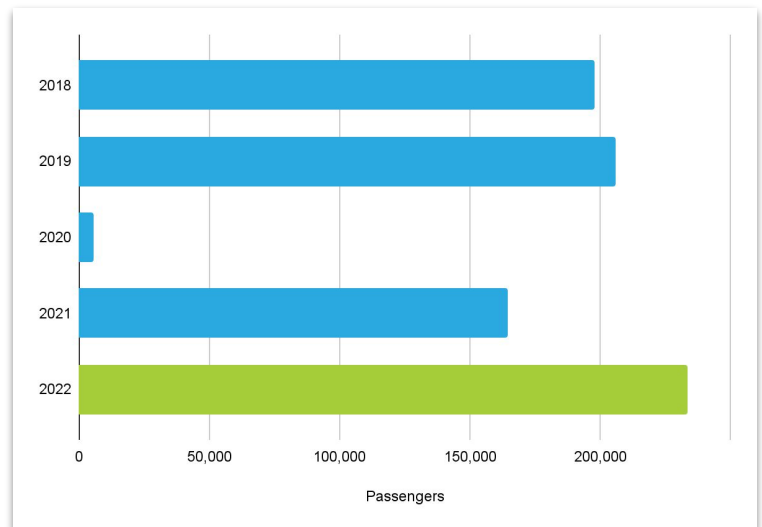

April 2022 Passenger Report

April 2022 - Biggest April in PIE History with 42% Increase

April 2022 breaks another PIE record as the biggest April in our history with 233,403 passengers! Year-to-date we are up 46%.

PIE looks forward to opening a new concession, 3 Daughters Brewing, in Gates 2-6 post security at the end of May.

PIE serves 65 non-stop destinations. For more information, visit fly2pie.com

April	MONTH	INCREASE	YTD TOTAL
Domestic	229,432	39%	792,375
<i>Enplanements</i>	118,018		
<i>Deplanements</i>	111,414		
International	3,971		10,778
<i>Enplanements</i>	2,096		
<i>Deplanements</i>	1,875		
TOTAL	233,403	42%	803,153

By the Numbers

Passenger History by Year

April Passengers: Year Over Year

PIE flies non-stop to 65 cities. Visit our routes page to see all destinations here.