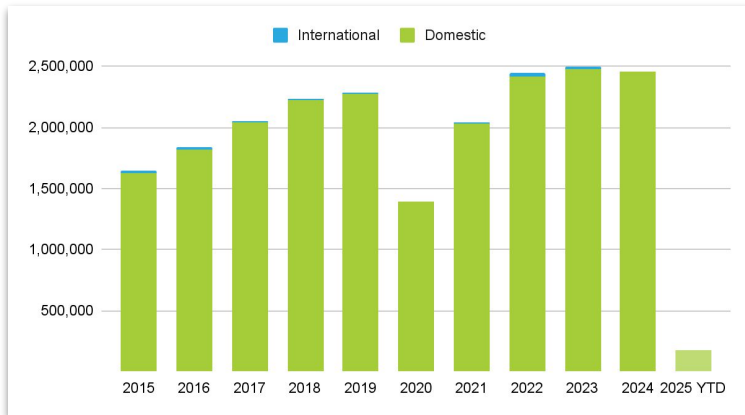

January 2025 PIE Passenger Report

January passengers were just slightly down (1%) from January 2024.

New service to Colorado Springs begins February 14th! PIE has over 60 total non-stop destinations.

January	Month	Change	YTD Total
Domestic	174,038	-1%	174,038
<i>Enplanements</i>	86,218		
<i>Deplanements</i>	87,820		
International	0		0
<i>Enplanements</i>	0		
<i>Deplanements</i>	0		
Total	174,038	-1%	174,038

By the Numbers

Passenger History by Year

January Passengers: Year Over Year

PIE flies non-stop to over 60 cities. Visit our routes page to see all destinations here.