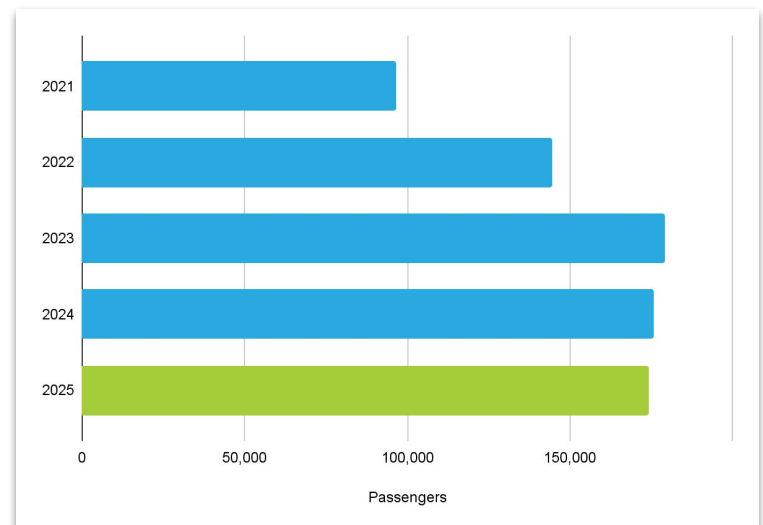

January 2025 PIE Passenger Report

January passengers were just slightly down (1%) from January 2024.

New service to Colorado Springs begins February 14th! PIE has over 60 total non-stop destinations.

January	Month	Change	YTD Total
Domestic	174,038	-1%	174,038
<i>Enplanements</i>	86,218		
<i>Deplanements</i>	87,820		
International	0		0
<i>Enplanements</i>	0		
<i>Deplanements</i>	0		
Total	174,038	-1%	174,038

By the Numbers

Passenger History by Year

January Passengers: Year Over Year

PIE flies non-stop to over 60 cities. Visit our routes page to see all destinations here.