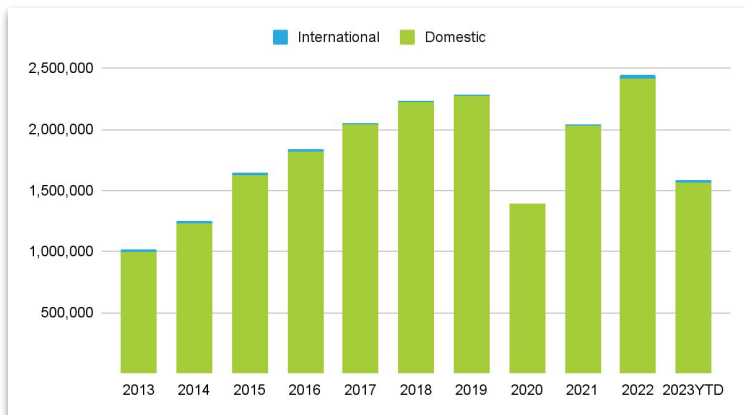

July 2023 PIE Passenger Report

July 2023 - Biggest Month in PIE History!

July 2023 is PIE's biggest month in our history, surpassing last July's record breaking month. July marks a 0.4% monthly increase and a year-to-date increase of 1.4% over 2022.

July	Month	Increase	YTD Total
Domestic	279,622	0.7%	1,565,772
<i>Enplanements</i>	139,354		
<i>Deplanements</i>	140,268		
International	0	-100%	16,133
<i>Enplanements</i>	0		
<i>Deplanements</i>	0		
Total	279,622	0.4%	1,581,905

By the Numbers

Passenger History by Year