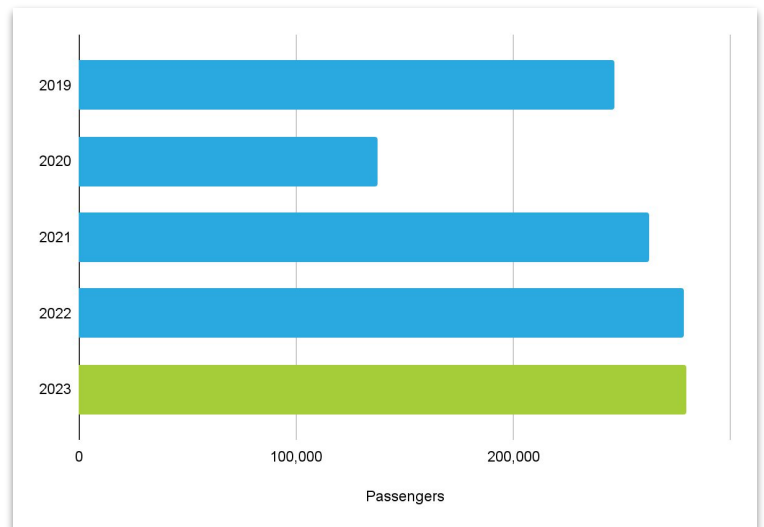

July 2023 PIE Passenger Report

July 2023 - Biggest Month in PIE History!

July 2023 is PIE's biggest month in our history, surpassing last July's record breaking month. July marks a 0.4% monthly increase and a year-to-date increase of 1.4% over 2022.

July	Month	Increase	YTD Total
Domestic	279,622	0.7%	1,565,772
<i>Enplanements</i>	139,354		
<i>Deplanements</i>	140,268		
International	0	-100%	16,133
<i>Enplanements</i>	0		
<i>Deplanements</i>	0		
Total	279,622	0.4%	1,581,905

By the Numbers

Passenger History by Year

July Passengers: Year Over Year

PIE flies non-stop to over 60 cities. Visit our routes page to see all destinations here.