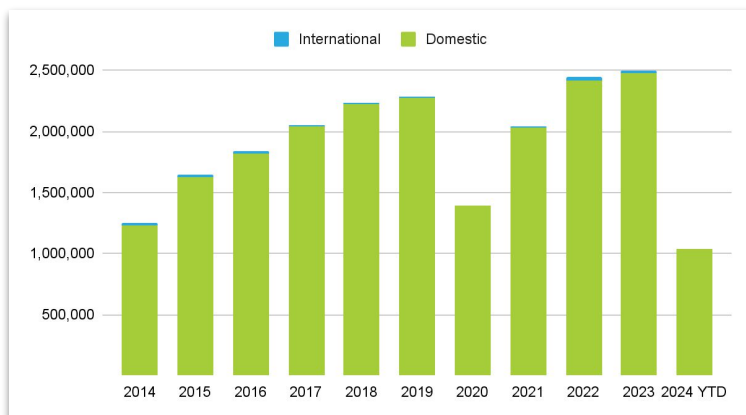

May 2024 PIE Passenger Report

May passengers increased 5% over 2023 with 214,130 passengers. Year-to-date is down slightly overall (-1%).

Allegiant begins service to Evansville, IN; and McAllen, TX this week. This brings PIE's total non-stop destination to 64.

May	Month	Increase	YTD Total
Domestic	214,130	5%	1,033,771
<i>Enplanements</i>	108,225		
<i>Deplanements</i>	105,905		
International	0		0
<i>Enplanements</i>	0		
<i>Deplanements</i>	0		
Total	214,130	5%	1,033,771

By the Numbers

Passenger History by Year