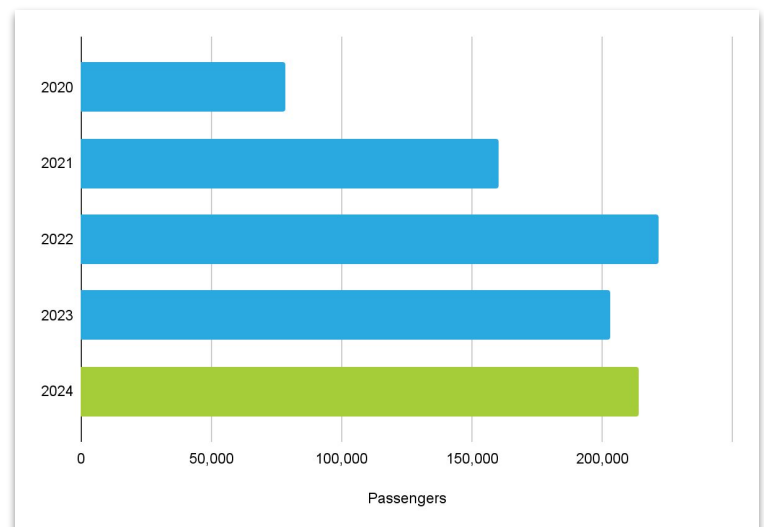

May 2024 PIE Passenger Report

May passengers increased 5% over 2023 with 214,130 passengers. Year-to-date is down slightly overall (-1%).

Allegiant begins service to Evansville, IN; and McAllen, TX this week. This brings PIE's total non-stop destination to 64.

May	Month	Increase	YTD Total
Domestic	214,130	5%	1,033,771
<i>Enplanements</i>	108,225		
<i>Deplanements</i>	105,905		
International	0		0
<i>Enplanements</i>	0		
<i>Deplanements</i>	0		
Total	214,130	5%	1,033,771

By the Numbers

Passenger History by Year

May Passengers: Year Over Year

PIE flies non-stop to over 60 cities. Visit our routes page to see all destinations here.