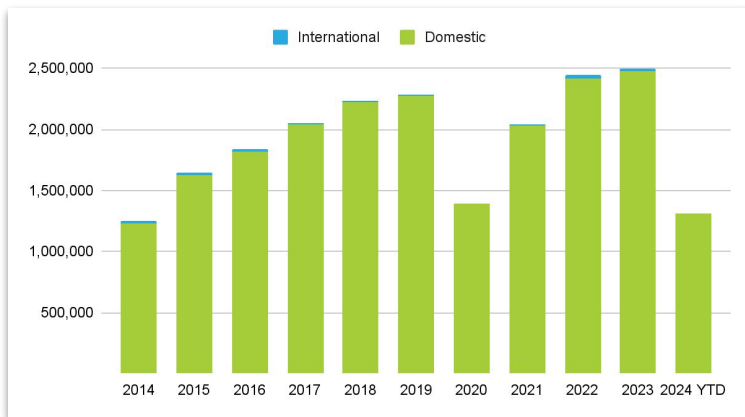

June 2024 PIE Passenger Report

June 2023 was the biggest June in PIE history with 273,056 passengers, a 4% increase over June 2022. Year-to-date domestic passengers are up 2%.

Allegiant announced new service to Savannah, GA beginning November 15th. This brings PIE's total non-stop destinations to 65.

June	Month	Increase	YTD Total
Domestic	273,056	4%	1,306,827
<i>Enplanements</i>	<i>136,643</i>		
<i>Deplanements</i>	<i>136,413</i>		
International	0		0
<i>Enplanements</i>	<i>0</i>		
<i>Deplanements</i>	<i>0</i>		
Total	273,056	4%	1,306,827

By the Numbers

Passenger History by Year