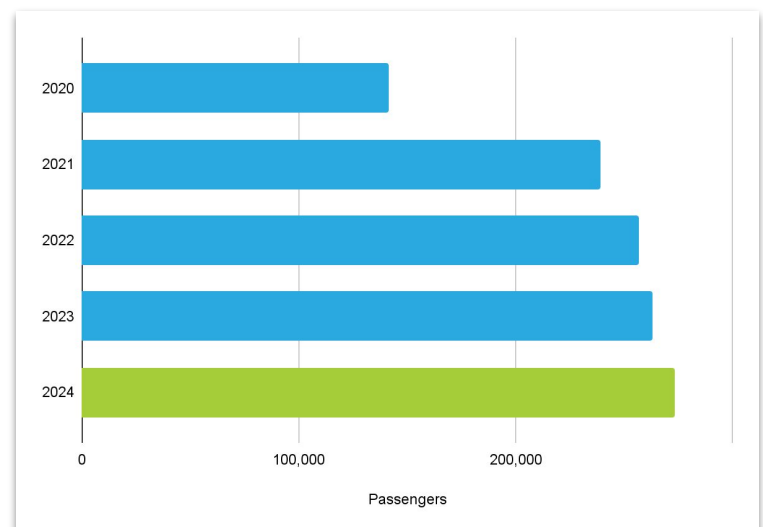

June 2024 PIE Passenger Report

June 2023 was the biggest June in PIE history with 273,056 passengers, a 4% increase over June 2022. Year-to-date domestic passengers are up 2%.

Allegiant announced new service to Savannah, GA beginning November 15th. This brings PIE's total non-stop destinations to 65.

June	Month	Increase	YTD Total
Domestic	273,056	4%	1,306,827
<i>Enplanements</i>	<i>136,643</i>		
<i>Deplanements</i>	<i>136,413</i>		
International	0		0
<i>Enplanements</i>	<i>0</i>		
<i>Deplanements</i>	<i>0</i>		
Total	273,056	4%	1,306,827

By the Numbers

Passenger History by Year

June Passengers: Year Over Year

PIE flies non-stop to over 60 cities. Visit our routes page to see all destinations here.