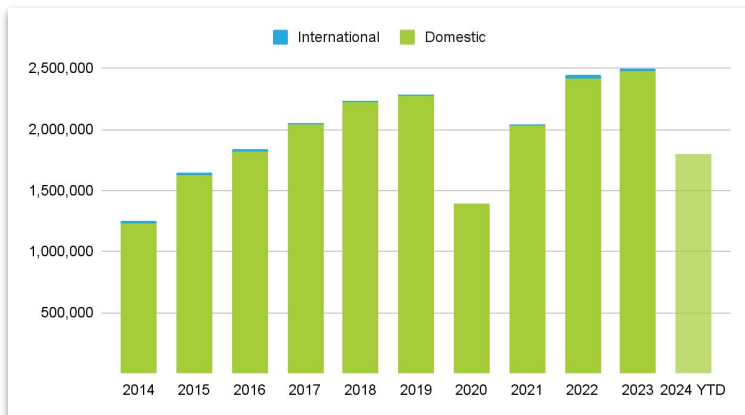

August 2024 PIE Passenger Report

August 2024 was the biggest August in PIE history with 197,672 passengers, a 6% increase over August 2023. Year-to-date domestic passengers are up 3%.

Allegiant announced new service to Savannah, GA beginning November 15th. This brings PIE's total non-stop destinations to 65.

August	Month	Increase	YTD Total
Domestic	197,672	6%	1,800,087
<i>Enplanements</i>	<i>100,643</i>		
<i>Deplanements</i>	<i>97,029</i>		
International	0		0
<i>Enplanements</i>	<i>0</i>		
<i>Deplanements</i>	<i>0</i>		
Total	197,672	6%	1,800,087

By the Numbers

Passenger History by Year