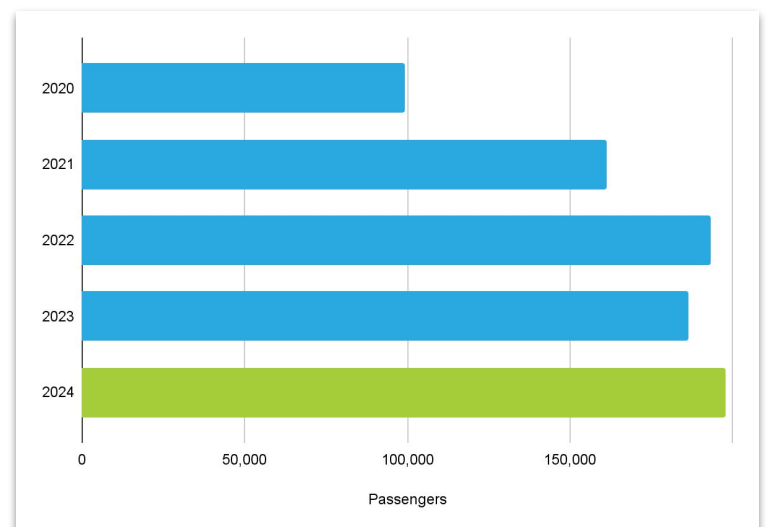

August Passengers: Year Over Year

PIE flies non-stop to over 60 cities. Visit our routes page to see all destinations here.