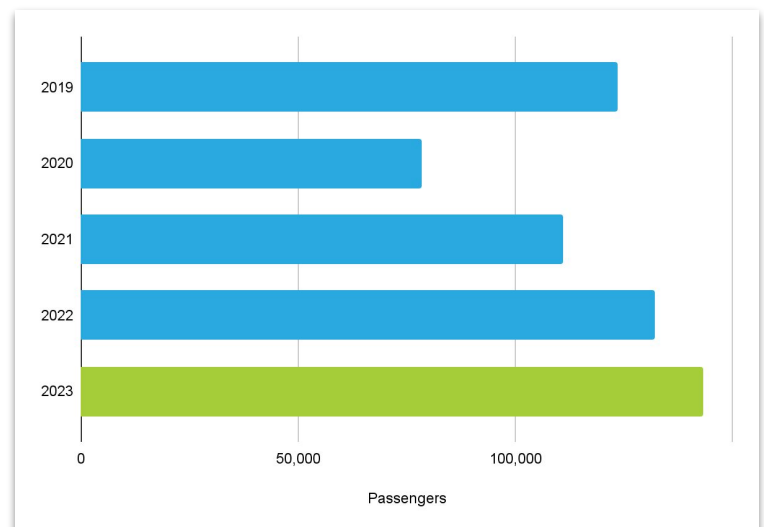

September 2023 PIE Passenger Report

September 2023 - Up 8.4% over 2022- Biggest September in history!

With 143,196 passengers, domestic passengers were up 9% over 2022's record-breaking September. Year-to-date continues to exceed our record-breaking 2022 with a 1.4% increase..

September	Month	Increase	YTD Total
Domestic	143,196	9.0%	1,895,417
<i>Enplanements</i>	72,641		
<i>Deplanements</i>	70,555		
International	0	-100%	16,133
<i>Enplanements</i>	0		
<i>Deplanements</i>	0		
Total	143,196	8.4%	1,911,550

By the Numbers

Passenger History by Year

September Passengers: Year Over Year

PIE flies non-stop to over 60 cities. Visit our routes page to see all destinations here.