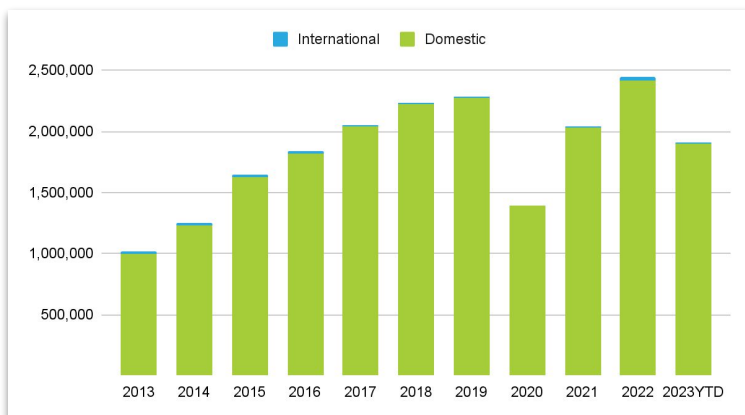

September 2023 PIE Passenger Report

September 2023 - Up 8.4% over 2022- Biggest September in history!

With 143,196 passengers, domestic passengers were up 9% over 2022's record-breaking September. Year-to-date continues to exceed our record-breaking 2022 with a 1.4% increase..

September	Month	Increase	YTD Total
Domestic	143,196	9.0%	1,895,417
<i>Enplanements</i>	72,641		
<i>Deplanements</i>	70,555		
International	0	-100%	16,133
<i>Enplanements</i>	0		
<i>Deplanements</i>	0		
Total	143,196	8.4%	1,911,550

By the Numbers

Passenger History by Year