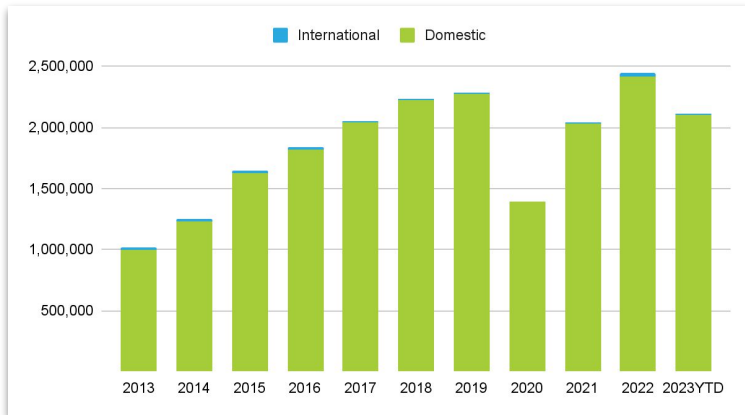

October 2023 PIE Passenger Report

October 2023 - Up over 14% over 2022- Biggest October in history!

October 2023 was up 14.25% over 2022 with 202,298 passengers. Year-to-date continues to exceed our record-breaking 2022 by 2.5%..

With continued growth, our parking is very limited. We encourage passengers to get a ride to the airport as we cannot guarantee parking. For those that must park, please plan on using our economy lots as long-term will close. Please visit fly2pie.com/parking to become familiar with our parking and plan to arrive 2 hours before your flight. Thank you.

October	Month	Increase	YTD Total
Domestic	202,298	16.0%	2,097,715
<i>Enplanements</i>	99,486		
<i>Deplanements</i>	102,812		
International	0	-100%	16,133
<i>Enplanements</i>	0		
<i>Deplanements</i>	0		
Total	202,298	14.0%	2,113,848

By the Numbers

Passenger History by Year