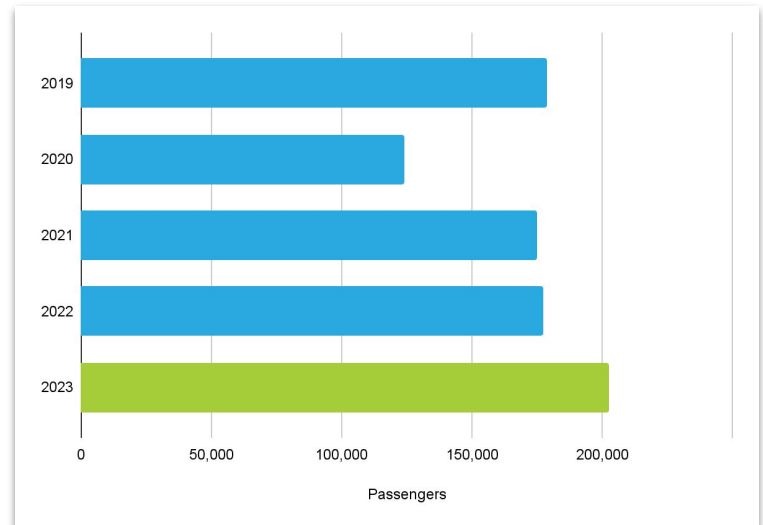

October 2023 PIE Passenger Report

October 2023 - Up over 14% over 2022- Biggest October in history!

October 2023 was up 14.25% over 2022 with 202,298 passengers. Year-to-date continues to exceed our record-breaking 2022 by 2.5%..

October	Month	Increase	YTD Total
Domestic	202,298	16.0%	2,097,715
<i>Enplanements</i>	99,486		
<i>Deplanements</i>	102,812		
International	0	-100%	16,133
<i>Enplanements</i>	0		
<i>Deplanements</i>	0		
Total	202,298	14.0%	2,113,848

By the Numbers

Passenger History by Year

October Passengers: Year Over Year

PIE flies non-stop to over 60 cities. Visit our routes page to see all destinations here.