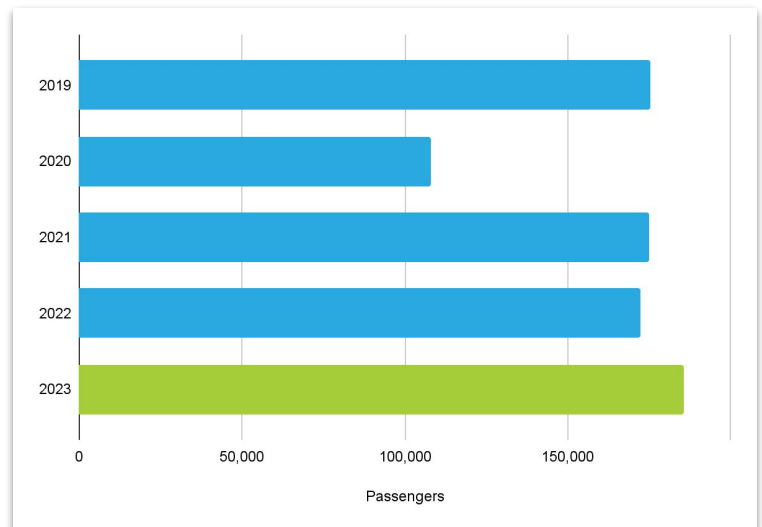

November 2023 PIE Passenger Report

November 2023 - Another All-time Monthly Record! November Passengers Up 8% over 2022

November 2023 was up 8% over 2022 with 185,571 passengers. Year-to date exceeds our record-breaking 2022 by 3%..

Happy Holidays!

November	Month	Increase	YTD Total
Domestic	185,571	10%	2,283,608
<i>Enplanements</i>	92,592		
<i>Deplanements</i>	92,979		
International	0	-100%	16,133
<i>Enplanements</i>	0		
<i>Deplanements</i>	0		
Total	185,571	8%	2,299,741

By the Numbers

Passenger History by Year

November Passengers: Year Over Year

PIE flies non-stop to over 60 cities. Visit our routes page to see all destinations here.