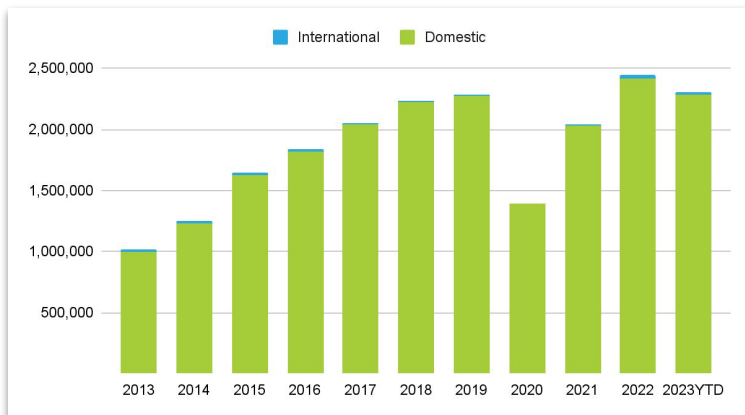

November 2023 PIE Passenger Report

November 2023 - Another All-time Monthly Record! November Passengers Up 8% over 2022

November 2023 was up 8% over 2022 with 185,571 passengers. Year-to date exceeds our record-breaking 2022 by 3%..

Please prepare for the busy holiday season with these travel tips -

<https://fly2pie.com/home/st-pete-clearwater-international-airport-pie-holiday-travel-tips>

Our parking is very limited. We encourage passengers to get a ride to the airport.

Happy Holidays!

November	Month	Increase	YTD Total
Domestic	185,571	10%	2,283,608
<i>Enplanements</i>	92,592		
<i>Deplanements</i>	92,979		
International	0	-100%	16,133
<i>Enplanements</i>	0		
<i>Deplanements</i>	0		
Total	185,571	8%	2,299,741

By the Numbers

Passenger History by Year