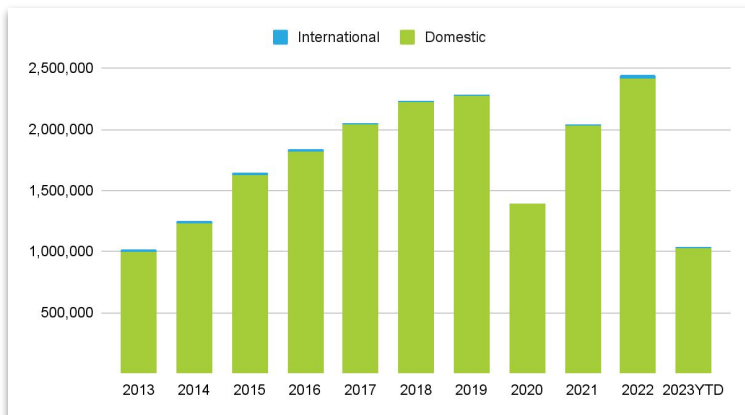

May 2023 PIE Passenger Report

May 2023 -8% decrease over 2022

Year-to-date passengers are up 1.5% over 2022. May 2023 domestic passengers decreased by 7% over May 2022. International service on Swoop will resume in the fall.

Year-to date, domestic service is up 1% and international service is up 22%.

May	Month	Increase	YTD Total
Domestic	202,998	-7%	1,023,423
<i>Enplanements</i>	103,224		
<i>Deplanements</i>	99,774		
International	0	-100%	16,133
<i>Enplanements</i>	0		
<i>Deplanements</i>	0		
Total	202,998	-8%	1,039,556

By the Numbers

Passenger History by Year