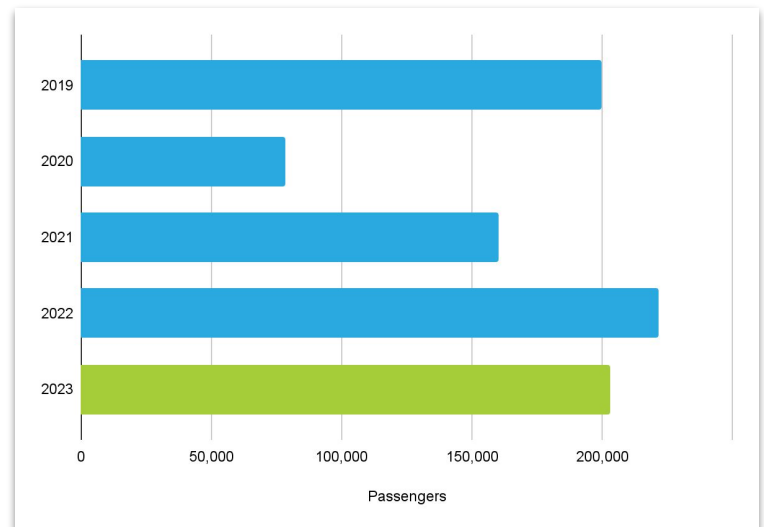

May 2023 PIE Passenger Report

May 2023 -8% decrease over 2022

Year-to-date passengers are up 1.5% over 2022. May 2023 domestic passengers decreased by 7% over May 2022. International service on Swoop will resume in the fall.

Year-to date, domestic service is up 1% and international service is up 22%.

May	Month	Increase	YTD Total
Domestic	202,998	-7%	1,023,423
<i>Enplanements</i>	103,224		
<i>Deplanements</i>	99,774		
International	0	-100%	16,133
<i>Enplanements</i>	0		
<i>Deplanements</i>	0		
Total	202,998	-8%	1,039,556

By the Numbers

Passenger History by Year

May Passengers: Year Over Year

PIE flies non-stop to 63 cities. Visit our routes page to see all destinations here.