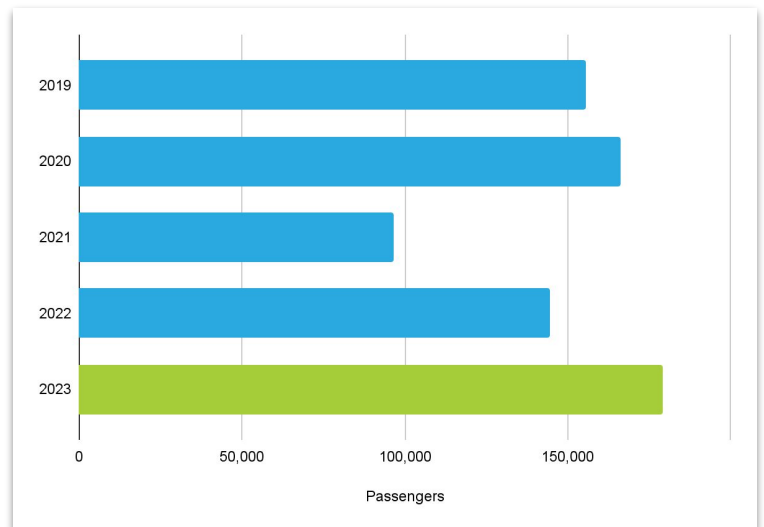

January 2023 PIE Passenger Report

January 2023 - 2023 starts off strong with a 24% increase over 2022 and the biggest January in PIE history!

January 2023 gains 24% over January 2022 with Swoop Airlines showing a very strong 266% increase over 2022. Domestic passengers were up 22% over 2022. January also sets another record breaking month as the biggest January in our history.

PIE set its all-time passenger record in 2022 with 2,445,919 passengers, a 20% increase over 2021.

January	Month	Increase	YTD Total
Domestic	175,209	22%	175,209
<i>Enplanements</i>	86,686		
<i>Deplanements</i>	88,523		
International	3,857	266%	3,857
<i>Enplanements</i>	1,773		
<i>Deplanements</i>	2,084		
Total	179,066	24%	179,066

By the Numbers

Passenger History by Year

December Passengers: Year Over Year

PIE flies non-stop to 63 cities. Visit our routes page to see all destinations here.