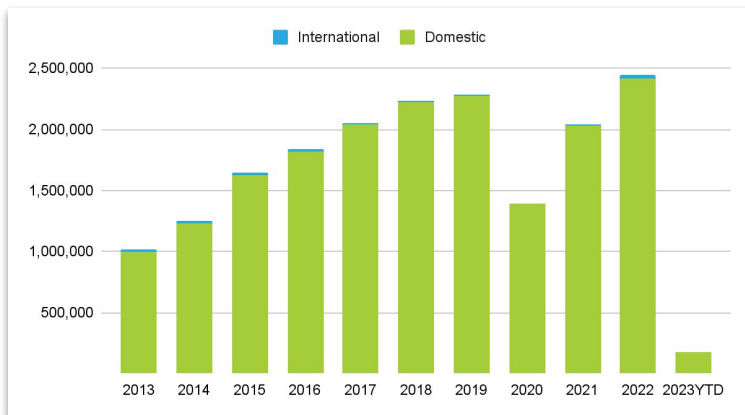

January 2023 PIE Passenger Report

January 2023 - 2023 starts off strong with a 24% increase over 2022 and the biggest January in PIE history!

January 2023 gains 24% over January 2022 with Swoop Airlines showing a very strong 266% increase over 2022. Domestic passengers were up 22% over 2022. January also sets another record breaking month as the biggest January in our history.

PIE set its all-time passenger record in 2022 with 2,445,919 passengers, a 20% increase over 2021.

January	Month	Increase	YTD Total
Domestic	175,209	22%	175,209
<i>Enplanements</i>	86,686		
<i>Deplanements</i>	88,523		
International	3,857	266%	3,857
<i>Enplanements</i>	1,773		
<i>Deplanements</i>	2,084		
Total	179,066	24%	179,066

By the Numbers

Passenger History by Year