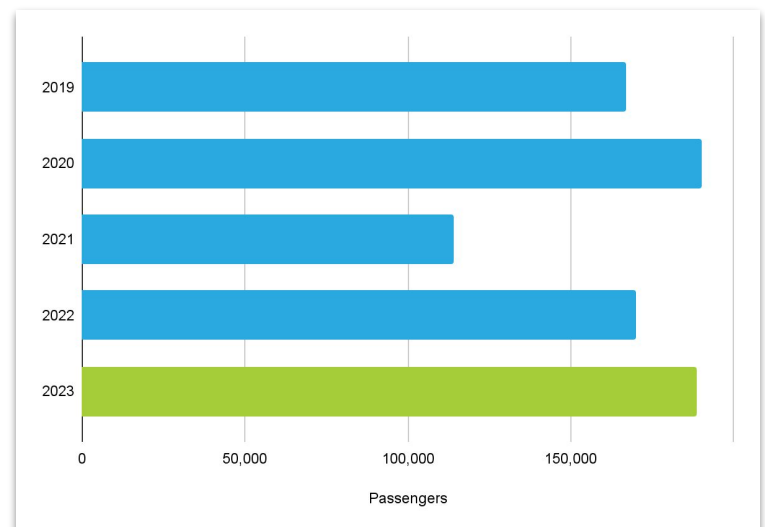

February 2023 PIE Passenger Report

February 2023 - 11% increase over 2022

Year-to-date passengers are up 17% over 2022. February 2023 passengers increased by 11% over February 2022 with Swoop Airlines showing a very strong 95% increase. Domestic passengers were up 10% over 2022.

February	Month	Increase	YTD Total
Domestic	184,889	10%	360,098
<i>Enplanements</i>	89,588		
<i>Deplanements</i>	95,301		
International	3,742	95%	7,599
<i>Enplanements</i>	1,839		
<i>Deplanements</i>	1,903		
Total	188,631	11%	367,697

By the Numbers

Passenger History by Year

February Passengers: Year Over Year

PIE flies non-stop to 63 cities. Visit our routes page to see all destinations here.