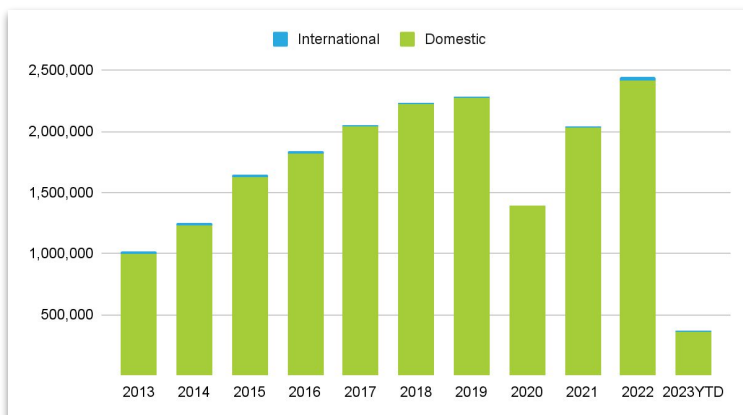

February 2023 PIE Passenger Report

February 2023 - 11% increase over 2022

Year-to-date passengers are up 17% over 2022. February 2023 passengers increased by 11% over February 2022 with Swoop Airlines showing a very strong 95% increase. Domestic passengers were up 10% over 2022.

February	Month	Increase	YTD Total
Domestic	184,889	10%	360,098
<i>Enplanements</i>	89,588		
<i>Deplanements</i>	95,301		
International	3,742	95%	7,599
<i>Enplanements</i>	1,839		
<i>Deplanements</i>	1,903		
Total	188,631	11%	367,697

By the Numbers

Passenger History by Year