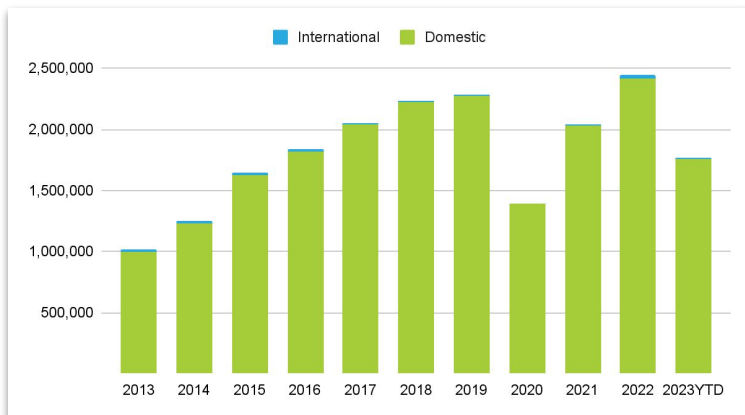

August 2023 PIE Passenger Report

August 2023 - Year-to-date up .9%

August 2023 had a slight decrease from August 2022 with a 3.4% decline in monthly passengers. Even though PIE had a slight dip in August, year-to-date continues to exceed our record-breaking 2022.

PIE was closed for 24 hours due to Hurricane Idalia and flights were only cancelled August 30th.

August	Month	Increase	YTD Total
Domestic	186,449	-2.9%	1,752,221
<i>Enplanements</i>	94,989		
<i>Deplanements</i>	91,460		
International	0	-100%	16,133
<i>Enplanements</i>	0		
<i>Deplanements</i>	0		
Total	186,449	-3.4%	1,768,354

By the Numbers

Passenger History by Year