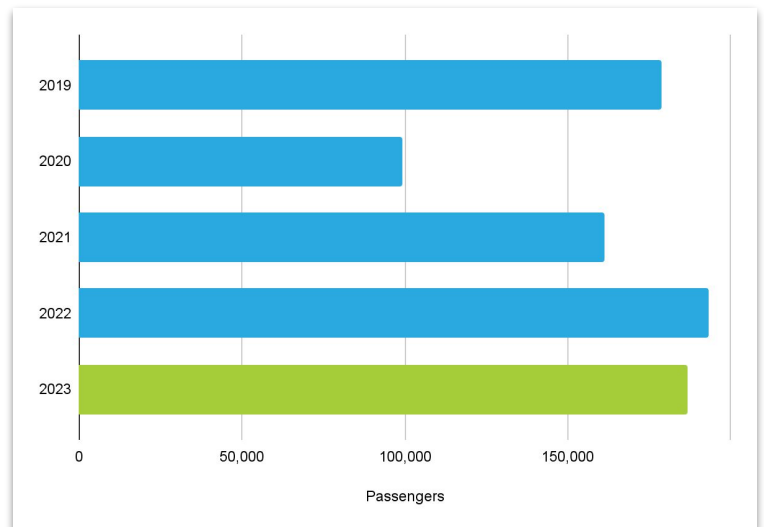

August 2023 PIE Passenger Report

August 2023 - Year-to-date up .9%

August 2023 had a slight decrease from August 2022 with a 3.4% decline in monthly passengers. Even though PIE had a slight dip in August, year-to-date continues to exceed our record-breaking 2022.

PIE was closed for 24 hours due to Hurricane Idalia and flights were only cancelled August 30th.

August	Month	Increase	YTD Total
Domestic	186,449	-2.9%	1,752,221
<i>Enplanements</i>	94,989		
<i>Deplanements</i>	91,460		
International	0	-100%	16,133
<i>Enplanements</i>	0		
<i>Deplanements</i>	0		
Total	186,449	-3.4%	1,768,354

By the Numbers

Passenger History by Year

August Passengers: Year Over Year

PIE flies non-stop to over 60 cities. Visit our routes page to see all destinations here.