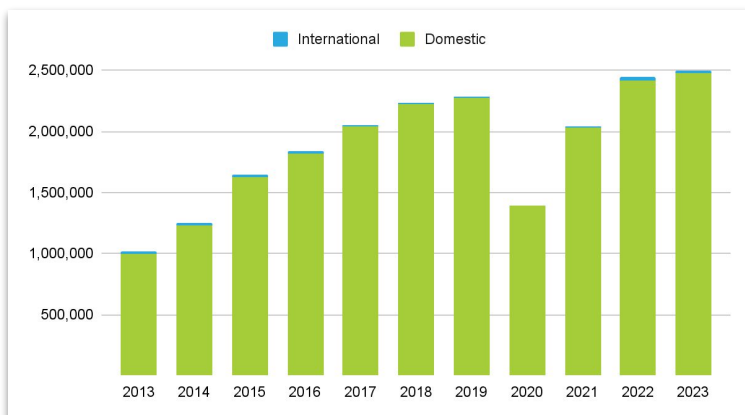

December 2023 & Year-end PIE Passenger Report

2023 - A New All-time Annual Passenger Record! 2023 closed with a 2% increase over 2022 and six individual monthly records.

December 2023 passengers decreased by 7% over December 2022.

December	Month	Increase	YTD Total
Domestic	195,211	-6%	2,478,819
<i>Enplanements</i>	<i>95,430</i>		
<i>Deplanements</i>	<i>99,781</i>		
International	0	-100%	16,133
<i>Enplanements</i>	<i>0</i>		
<i>Deplanements</i>	<i>0</i>		
Total	195,211	-7%	2,494,952

By the Numbers

Passenger History by Year