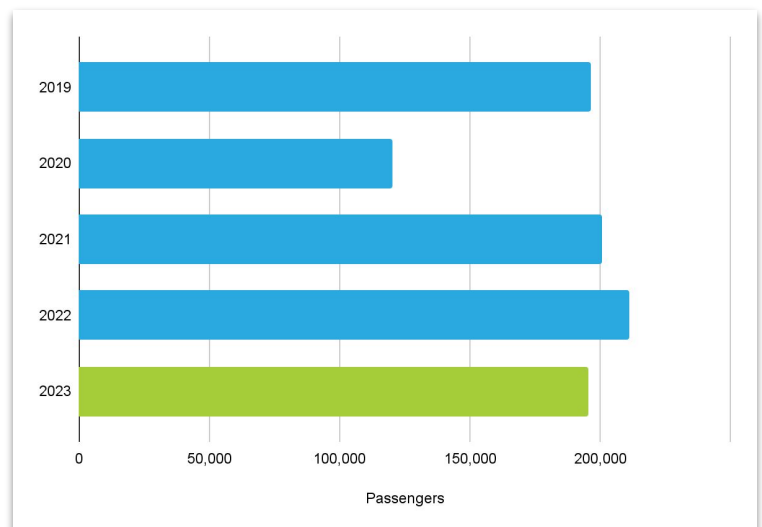

December 2023 & Year-end PIE Passenger Report

2023 - A New All-time Annual Passenger Record! 2023 closed with a 2% increase over 2022 and six individual monthly records.

December 2023 passengers decreased by 7% over December 2022.

December	Month	Increase	YTD Total
Domestic	195,211	-6%	2,478,819
<i>Enplanements</i>	<i>95,430</i>		
<i>Deplanements</i>	<i>99,781</i>		
International	0	-100%	16,133
<i>Enplanements</i>	<i>0</i>		
<i>Deplanements</i>	<i>0</i>		
Total	195,211	-7%	2,494,952

By the Numbers

Passenger History by Year

December Passengers: Year Over Year

PIE flies non-stop to over 60 cities. Visit our routes page to see all destinations here.