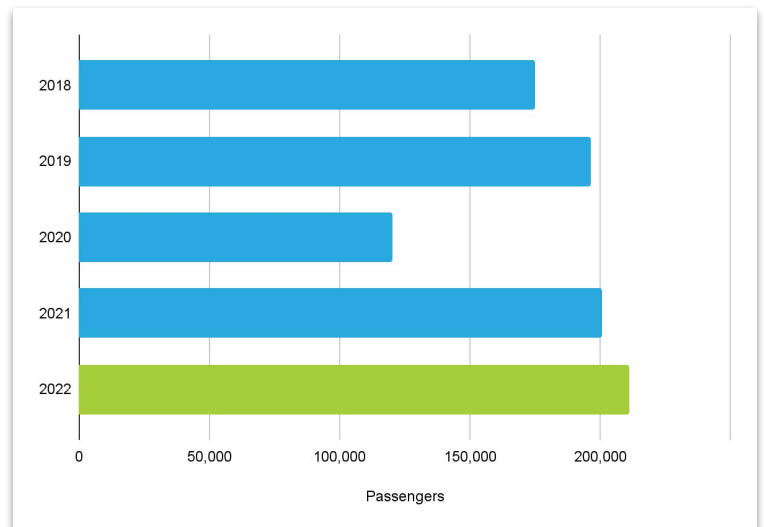

2022 PIE Passenger Report

2022 - PIE Breaks All-time Passenger Record!

Happy New Year! PIE set its all-time passenger record in 2022 with 2,445,919 passengers, a 20% increase over 2021 and a 7% increase over 2019, the last record-breaking year.

December was also the biggest December on record with 211,024 passengers. Domestic passengers for 2022 increased 19% and International passengers increased 819% over 2021.

December	Month	Increase	YTD Total
Domestic	207,818	4%	2,420,009
<i>Enplanements</i>	101,293		
<i>Deplanements</i>	106,525		
International	3,206	105%	25,910
<i>Enplanements</i>	1,586		
<i>Deplanements</i>	1,620		
Total	211,024	5%	2,445,919

By the Numbers

Passenger History by Year

December Passengers: Year Over Year

PIE flies non-stop to 65 cities. Visit our routes page to see all destinations here.