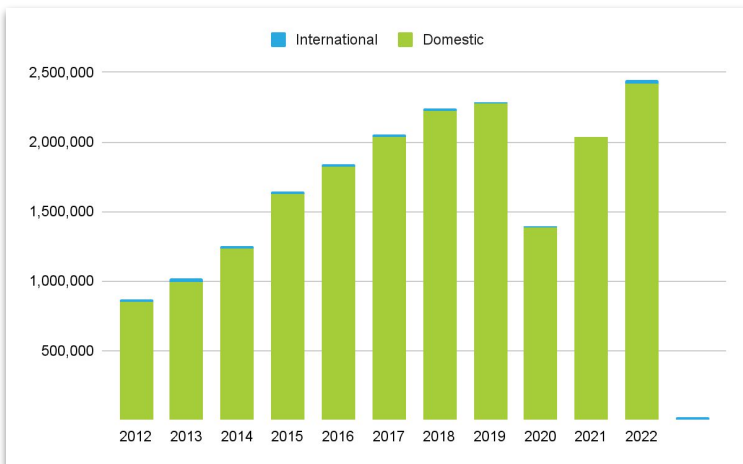

2022 PIE Passenger Report

2022 - PIE Breaks All-time Passenger Record!

Happy New Year! PIE set its all-time passenger record in 2022 with 2,445,919 passengers, a 20% increase over 2021 and a 7% increase over 2019, the last record-breaking year.

December was also the biggest December on record with 211,024 passengers. Domestic passengers for 2022 increased 19% and International passengers increased 819% over 2021.

December	Month	Increase	YTD Total
Domestic	207,818	4%	2,420,009
<i>Enplanements</i>	101,293		
<i>Deplanements</i>	106,525		
International	3,206	105%	25,910
<i>Enplanements</i>	1,586		
<i>Deplanements</i>	1,620		
Total	211,024	5%	2,445,919

By the Numbers

Passenger History by Year

December Passengers: Year Over Year

PIE flies non-stop to 65 cities. Visit our routes page to see all destinations here.