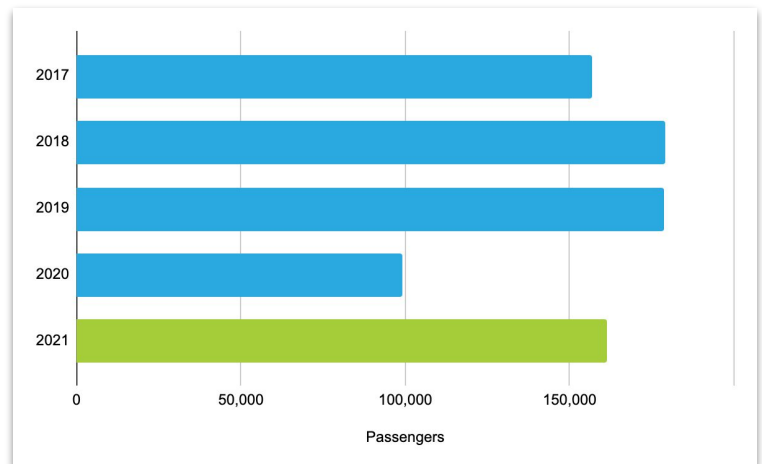

September Passengers: Year Over Year

PIE flies non-stop to over 60 cities. Visit our routes page to see all destinations here.