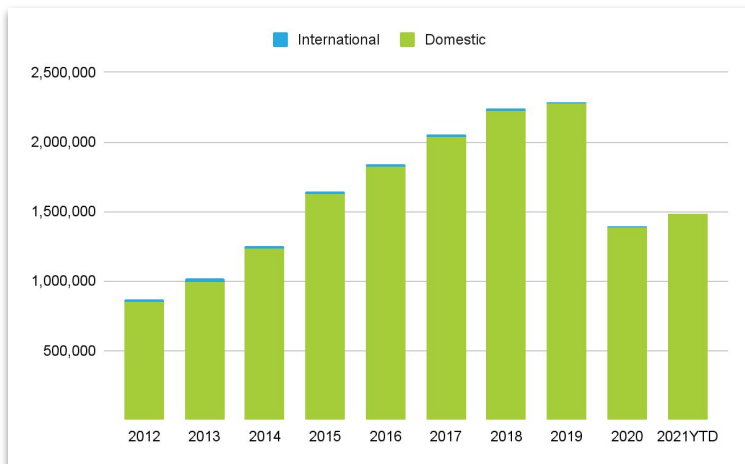

September 2021 Passenger Report

September 2021 - 41% Increase

September passengers increased 41% over September 2020 and down just over 10% over September 2019. Our 2021 year-to-date increase is 43% over 2020.

Swoop Airlines begins service to Toronto and Hamilton November 5th and 9th.. Allegiant begins new service to Key West, FL and Wichita, KS on November 19th. PIE serves 64 non-stop destinations. Visit fly2pie.com for more information.

September	MONTH	INCREASE	YTD TOTAL
Domestic	110,876	41%	1,485,360
<i>Enplanements</i>	<i>55,088</i>		
<i>Deplanements</i>	<i>55,788</i>		
International	-	0%	-
<i>Enplanements</i>	-		
<i>Deplanements</i>	-		
TOTAL	110,876	41%	1,485,360

By the Numbers

Passenger History by Year