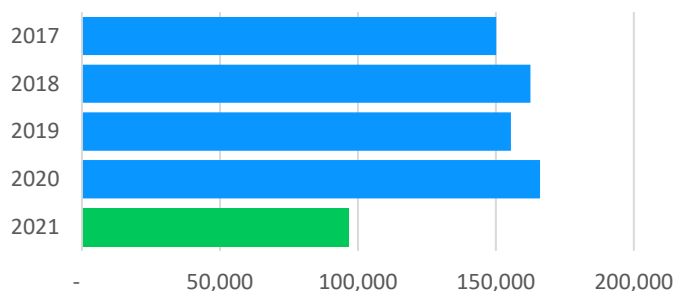

fly2pie.com

@iflypie

facebook.com/Fly2PIE

MEDIA RELEASE

February 5, 2020

St. Pete-Clearwater International (PIE) January 2021 Passenger Report

Our January Domestic traffic was down 41% and International traffic was down 100% over January 2020.

Allegiant just announced a new route to Little Rock, AR beginning in May and our new route to/from Fargo, ND begins February 11th. Allegiant now flies 53 non-stop routes and is the 4th largest airline in Tampa Bay. PIE also has charter flights to Gulfport-Biloxi on Sun Country Airlines for the Beau Rivage Resort & Casino. International flights on Sunwing are currently suspended.

A Federal Mask Mandate is now in effect in addition to the local Pinellas County Ordinance. The Transportation Security Administration issued the following directive:

Federal law requires wearing a mask at all times in and on the airport and failure to comply may result in removal and denial of re-entry. Refusing to wear a mask in or on the airport is a violation of federal law; individuals may be subject to penalties under federal law.

Our Covid-19 Action Plan is on our website fly2pie.com Thank you for your cooperation.

January Passengers