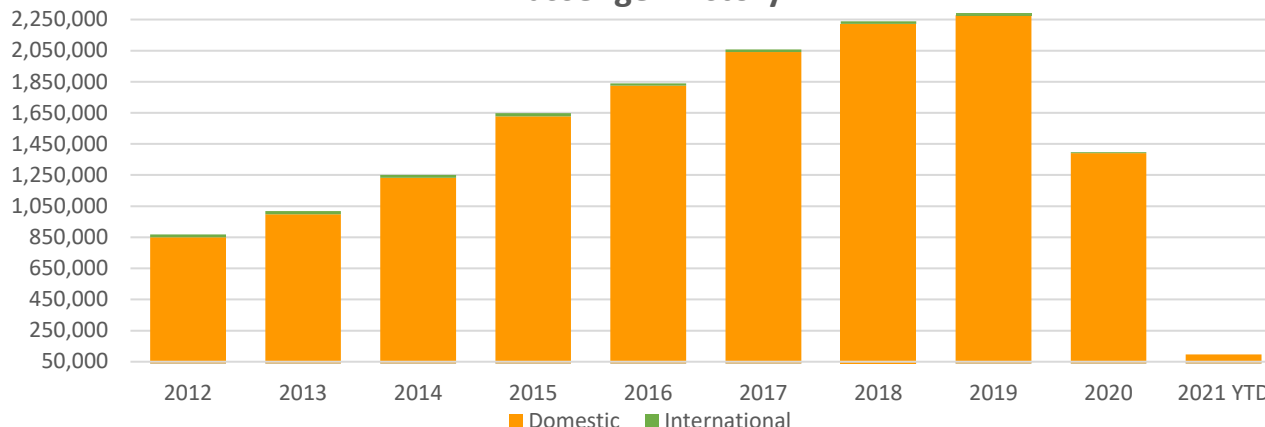

Passenger History