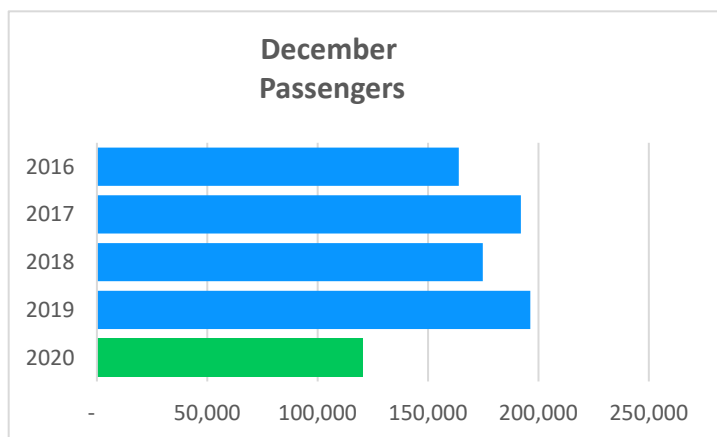

fly2pie.com

@iflypie

facebook.com/Fly2PIE

MEDIA RELEASE

January 11, 2020

St. Pete-Clearwater International (PIE) Year End 2020 Passenger Report

The beginning of 2020 started out very strong at PIE with January and February passenger increases over 2019 of 7% and 14%, respectively. Our first flight cancellation due to Covid-19 came on March 17th and resulted in a 39% decrease overall. Our Domestic traffic was down 39% and International traffic 52% in 2020. Our December passenger traffic was down 39% over December 2019.

Allegiant announced a new route to PIE with Fargo, ND beginning February 11th. Allegiant flies 52 non-stop routes plus PIE has charter flights to Gulfport-Biloxi on Sun Country Airlines for the Beau Rivage Resort & Casino. International flights on Sunwing are currently suspended.

Our Covid-19 Action Plan is ongoing with face coverings required in the terminal. Thank you for your continued cooperation.

December	Month	Increase	YTD Total
Domestic	120,293	-38%	1,388,077
<i>Enplanements</i>	56,662		
<i>Deplanements</i>	63,631		
International	-	0%	6,496
<i>Enplanements</i>	-		
<i>Deplanements</i>	-		
TOTAL	120,293	-38%	1,394,573