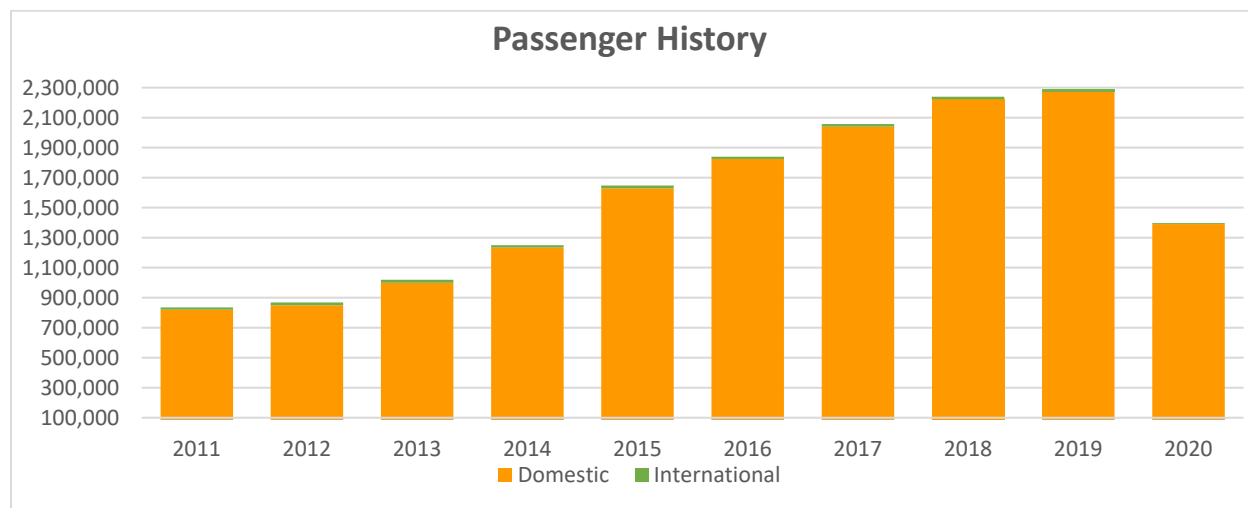

fly2pie.com

@iflypie

facebook.com/Fly2PIE

MEDIA RELEASE

January 11, 2020

St. Pete-Clearwater International (PIE) Year End 2020 Passenger Report

The beginning of 2020 started out very strong at PIE with January and February passenger increases over 2019 of 7% and 14%, respectively. Our first flight cancellation due to Covid-19 came on March 17th and resulted in a 39% decrease overall. Our Domestic traffic was down 39% and International traffic 52% in 2020. Our December passenger traffic was down 39% over December 2019.

Allegiant announced a new route to PIE with Fargo, ND beginning February 11th. Allegiant flies 52 non-stop routes plus PIE has charter flights to Gulfport-Biloxi on Sun Country Airlines for the Beau Rivage Resort & Casino. International flights on Sunwing are currently suspended.

Our Covid-19 Action Plan is ongoing with face coverings required in the terminal. Thank you for your continued cooperation.

December	Month	Increase	YTD Total
Domestic	120,293	-38%	1,388,077
<i>Enplanements</i>	56,662		
<i>Deplanements</i>	63,631		
International	-	0%	6,496
<i>Enplanements</i>	-		
<i>Deplanements</i>	-		
TOTAL	120,293	-38%	1,394,573