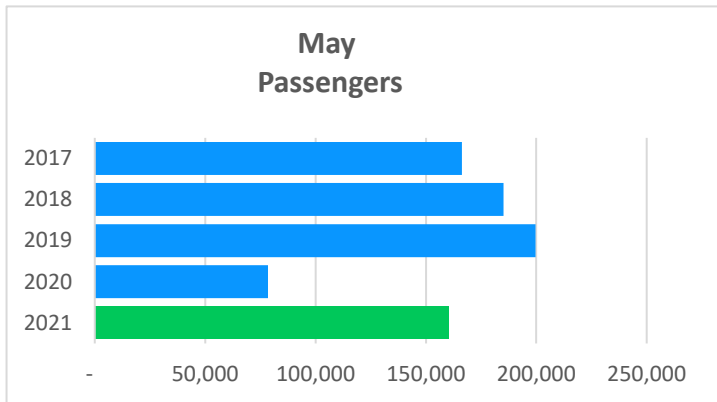

fly2pie.com

@iflypie

facebook.com/Fly2PIE

MEDIA RELEASE

June 7, 2021

St. Pete-Clearwater International (PIE) May 2021 Passenger Report –104% Increase

May passengers increased 104% over May 2020 and year-to-date increase is 22% over 2020. Comparing May 2021 to May 2019 pre-pandemic passenger counts are down 20%.

Allegiant has new routes to Bentonville, AR beginning in July and Provo, UT beginning in October. PIE also has charter flights to Gulfport-Biloxi on Sun Country Airlines for the Beau Rivage Resort & Casino. International flights on Sunwing are currently suspended. And, new service from Sun Country to/from Minneapolis-St. Paul will begin in November.

A Federal Mask Mandate is in effect and extended to September 13, 2021. The Transportation Security Administration issued the following directive: Federal law requires wearing a mask at all times in and on the airport and failure to comply may result in removal and denial of re-entry. Refusing to wear a mask in or on the airport is a violation of federal law; individuals may be subject to penalties under federal law. **Our Covid-19 Action Plan is on our website fly2pie.com Thank you for your cooperation.**

May	Month	Increase	YTD Total
Domestic	160,153	104%	711,249
<i>Enplanements</i>	80,758		
<i>Deplanements</i>	79,395		
International	-	0%	-
<i>Enplanements</i>	-		
<i>Deplanements</i>	-		
TOTAL	160,153	22%	711,249