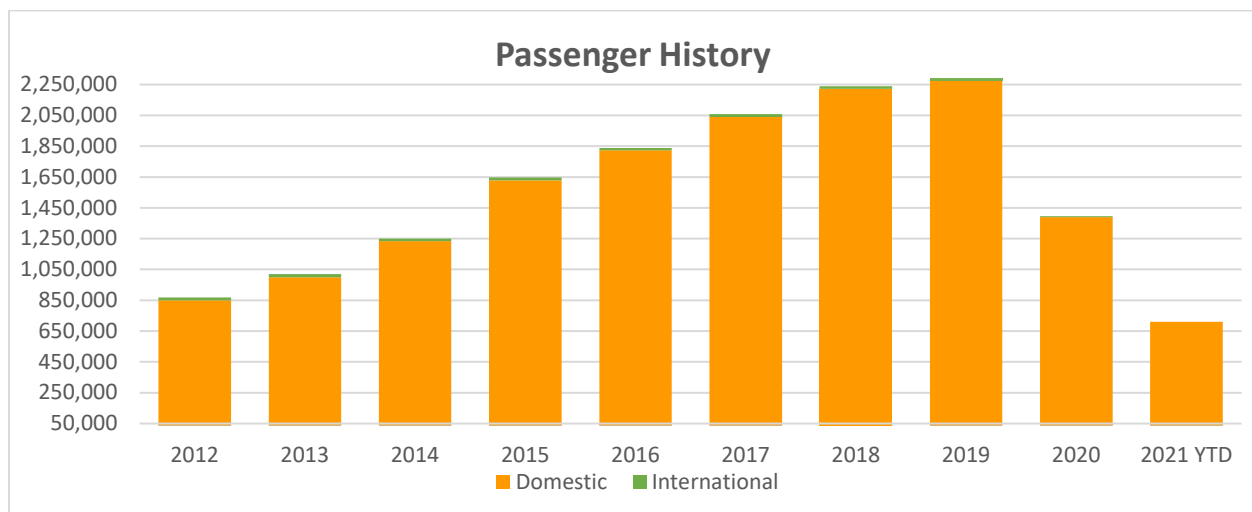

fly2pie.com

@iflypie

facebook.com/Fly2PIE

MEDIA RELEASE

June 7, 2021

St. Pete-Clearwater International (PIE) May 2021 Passenger Report –104% Increase

May passengers increased 104% over May 2020 and year-to-date increase is 22% over 2020. Comparing May 2021 to May 2019 pre-pandemic passenger counts are down 20%.

Allegiant has new routes to Bentonville, AR beginning in July and Provo, UT beginning in October. PIE also has charter flights to Gulfport-Biloxi on Sun Country Airlines for the Beau Rivage Resort & Casino. International flights on Sunwing are currently suspended. And, new service from Sun Country to/from Minneapolis-St. Paul will begin in November.

A Federal Mask Mandate is in effect and extended to September 13, 2021. The Transportation Security Administration issued the following directive: Federal law requires wearing a mask at all times in and on the airport and failure to comply may result in removal and denial of re-entry. Refusing to wear a mask in or on the airport is a violation of federal law; individuals may be subject to penalties under federal law. **Our Covid-19 Action Plan is on our website fly2pie.com Thank you for your cooperation.**

May	Month	Increase	YTD Total
Domestic	160,153	104%	711,249
<i>Enplanements</i>	80,758		
<i>Deplanements</i>	79,395		
International	-	0%	-
<i>Enplanements</i>	-		
<i>Deplanements</i>	-		
TOTAL	160,153	22%	711,249