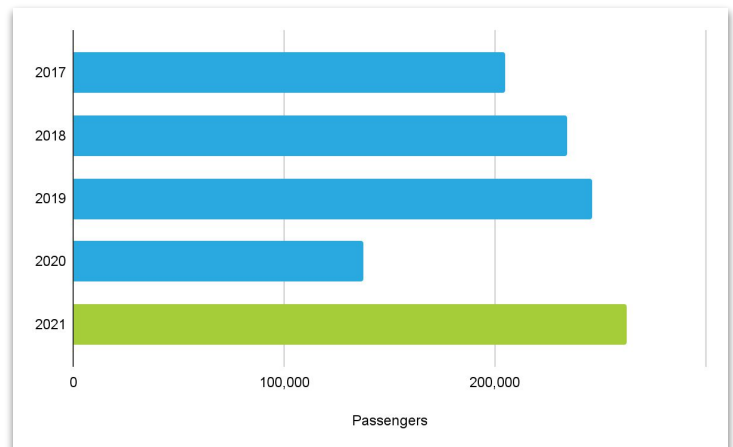

July 2021 Passenger Report

July 2021 - Biggest Month in PIE History!

July passengers increased 90% over July 2020 and marks the biggest month in the history of PIE! July 2021 also increased by 7% over pre-pandemic July 2019. Our 2021 year-to-date increase is 40% over 2020.

With 64 non-stop destinations, 2021 is also a record year for PIE with the most non-destinations in our history?

JULY	MONTH	INCREASE	YTD TOTAL
Domestic	262,681	90%	1,213,129
<i>Enplanements</i>	131,752		
<i>Deplanements</i>	130,929		
International	-	0%	-
<i>Enplanements</i>	-		
<i>Deplanements</i>	-		
TOTAL	262,681	90%	1,213,129

By the Numbers

Passenger History by Year

June Passengers: Year Over Year

PIE flies non-stop to over 60 cities. Visit our routes page to see all destinations here.