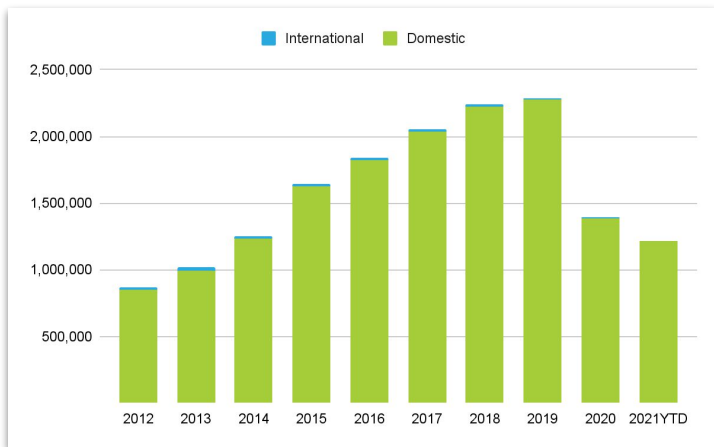

July 2021 Passenger Report

July 2021 - Biggest Month in PIE History!

July passengers increased 90% over July 2020 and marks the biggest month in the history of PIE! July 2021 also increased by 7% over pre-pandemic July 2019. Our 2021 year-to-date increase is 40% over 2020.

With 64 non-stop destinations, 2021 is also a record year for PIE with the most non-destinations in our history?

JULY	MONTH	INCREASE	YTD TOTAL
Domestic	262,681	90%	1,213,129
<i>Enplanements</i>	131,752		
<i>Deplanements</i>	130,929		
International	-	0%	-
<i>Enplanements</i>	-		
<i>Deplanements</i>	-		
TOTAL	262,681	90%	1,213,129

By the Numbers

Passenger History by Year

June Passengers: Year Over Year

PIE flies non-stop to over 60 cities. Visit our routes page to see all destinations here.