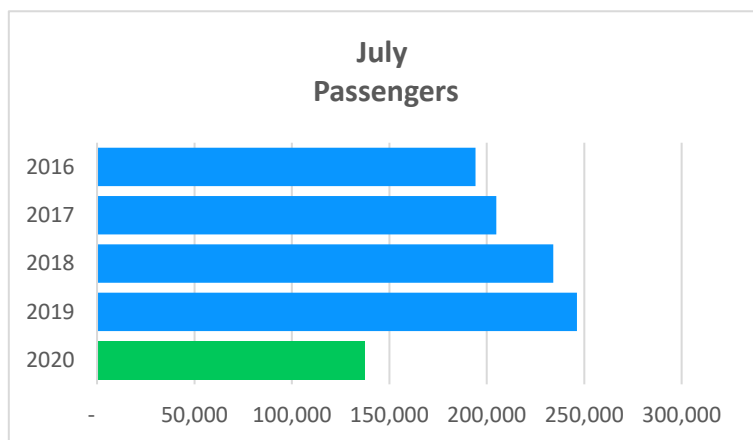

fly2pie.com

@iflypie

facebook.com/Fly2PIE

MEDIA RELEASE

August 7, 2020

St. Pete-Clearwater International (PIE) July 2020 Passengers

Overall, passenger traffic in 2020 is down 39.8% which is favorable compared to national estimates being down 74% based on TSA screening data. July's 137,462 passengers were down 44% over July 2019 which followed decreases in June 2020 of 38%, May's 61%, and April's 97% loss in passenger traffic.

Sun Country charters to the Beau Rivage Resort and Casino in Gulfport/Biloxi resumed service on July 19th.

For PIE's COVID-19 Action Plan and updates on impacted airport operations, visit our website fly2pie.com. Face Coverings are required inside the Terminal and on Allegiant Airlines flights. Guests are also asked to maintain a recommended distance of 6 feet from others.