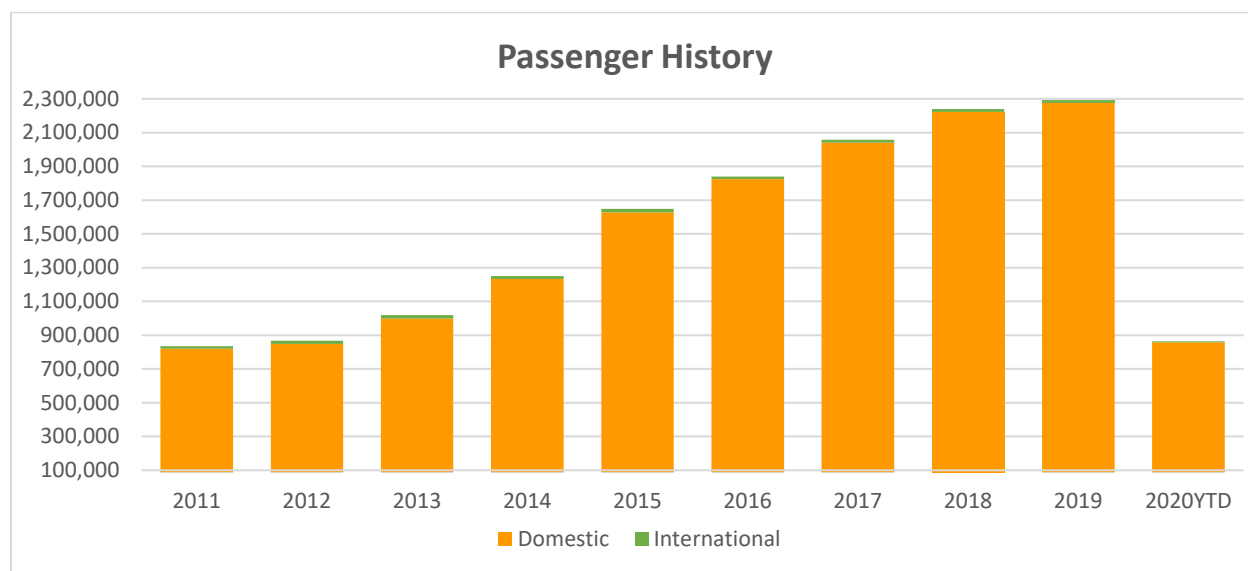

fly2pie.com

@iflypie

facebook.com/Fly2PIE

MEDIA RELEASE

August 7, 2020

St. Pete-Clearwater International (PIE) July 2020 Passengers

Overall, passenger traffic in 2020 is down 39.8% which is favorable compared to national estimates being down 74% based on TSA screening data. July's 137,462 passengers were down 44% over July 2019 which followed decreases in June 2020 of 38%, May's 61%, and April's 97% loss in passenger traffic.

Sun Country charters to the Beau Rivage Resort and Casino in Gulfport/Biloxi resumed service on July 19th.

For PIE's COVID-19 Action Plan and updates on impacted airport operations, visit our website fly2pie.com. Face Coverings are required inside the Terminal and on Allegiant Airlines flights. Guests are also asked to maintain a recommended distance of 6 feet from others.

July	Month	Increase	YTD Total
Domestic	137,462	-44%	857,784
<i>Enplanements</i>	70,536		
<i>Deplanements</i>	66,926		
International	-	-100%	6,496
<i>Enplanements</i>	-		
<i>Deplanements</i>	-		
TOTAL	137,462	-44%	864,280