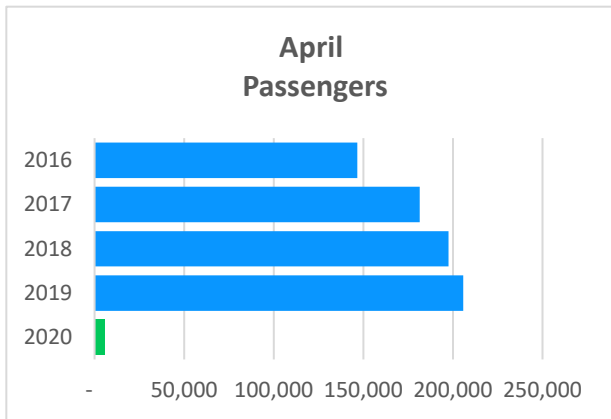

fly2pie.com

@iflypie

facebook.com/Fly2PIE

MEDIA RELEASE

May 8, 2020

St. Pete-Clearwater International (PIE) April 2020 Passenger Report – COVID-19 Impacts

With only 5,799 passengers in April due to COVID-19, PIE faced a 97% loss in passenger traffic. Allegiant is operating with a reduced schedule of flights. Sunwing Airlines Canadian service and Sun Country charters to the Beau Rivage Resort and Casino suspended operations in March until further notice. Many airport operations have been impacted and updates are posted on our website fly2pie.com. We look forward to brighter days ahead and hope you are well and stay well!