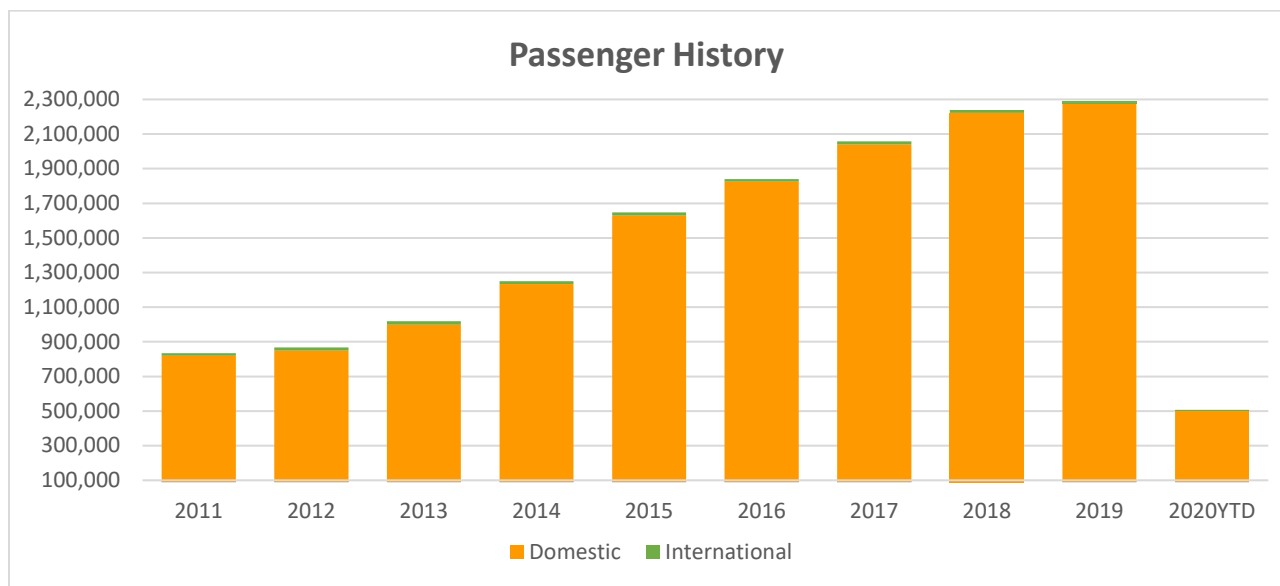

fly2pie.com

@iflypie

facebook.com/Fly2PIE

MEDIA RELEASE

May 8, 2020

St. Pete-Clearwater International (PIE) April 2020 Passenger Report – COVID-19 Impacts

With only 5,799 passengers in April due to COVID-19, PIE faced a 97% loss in passenger traffic. Allegiant is operating with a reduced schedule of flights. Sunwing Airlines Canadian service and Sun Country charters to the Beau Rivage Resort and Casino suspended operations in March until further notice. Many airport operations have been impacted and updates are posted on our website fly2pie.com. We look forward to brighter days ahead and hope you are well and stay well!

| April | Month | Increase | YTD Total |
|----------------------|--------------|-------------|----------------|
| Domestic | 5,799 | -97% | 500,255 |
| <i>Enplanements</i> | 3,752 | | |
| <i>Deplanements</i> | 2,047 | | |
| International | - | -100% | 6,496 |
| <i>Enplanements</i> | - | | |
| <i>Deplanements</i> | - | | |
| TOTAL | 5,799 | -97% | 506,751 |