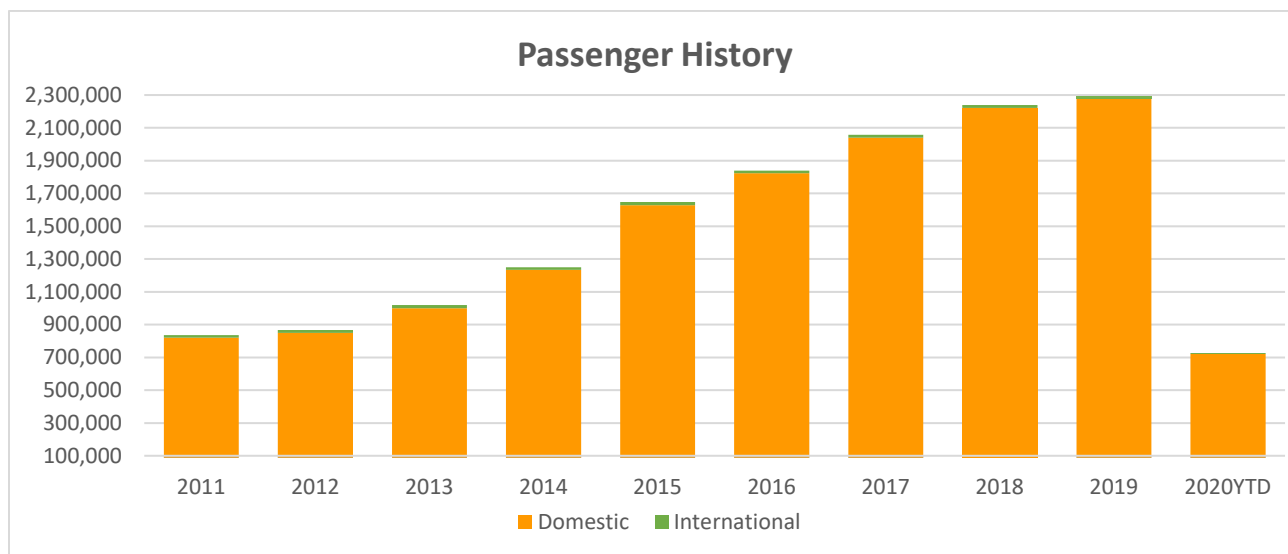

fly2pie.com

@iflypie

facebook.com/Fly2PIE

MEDIA RELEASE

July 9, 2020

St. Pete-Clearwater International (PIE) June 2020 Passengers Continue Increase

June passengers rose to 141,561 as summer leisure travel increases. Although June 2020 is a 38% decrease in passengers from June 2019, it is a positive indicator compared to May's 61% loss and April's 97% loss in passenger traffic. Sun Country charters to the Beau Rivage Resort and Casino in Gulfport/Biloxi will resume service on July 19th.

For PIE's COVID-19 Action Plan and updates on impacted airport operations, visit our website fly2pie.com. Face Coverings are required inside the Terminal and on Allegiant Airlines flights. Guests are also asked to maintain a recommended distance of 6 feet from others.

June	Month	Increase	YTD Total
Domestic	141,561	-38%	720,322
<i>Enplanements</i>	71,281		
<i>Deplanements</i>	70,280		
International	-	-100%	6,496
<i>Enplanements</i>	-		
<i>Deplanements</i>	-		
TOTAL	141,561	-38%	726,818