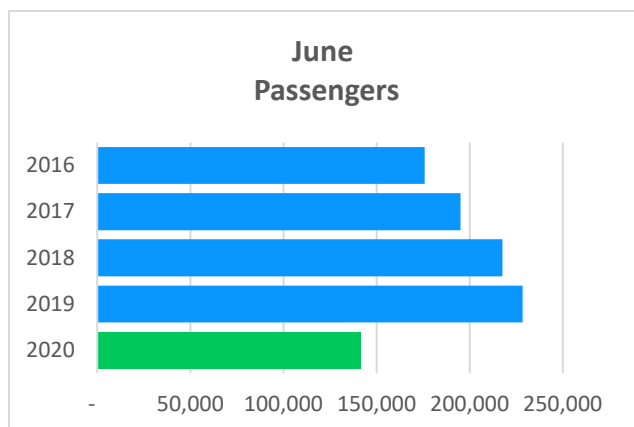

fly2pie.com

@iflypie

facebook.com/Fly2PIE

MEDIA RELEASE

July 9, 2020

St. Pete-Clearwater International (PIE) June 2020 Passengers Continue Increase

June passengers rose to 141,561 as summer leisure travel increases. Although June 2020 is a 38% decrease in passengers from June 2019, it is a positive indicator compared to May's 61% loss and April's 97% loss in passenger traffic. Sun Country charters to the Beau Rivage Resort and Casino in Gulfport/Biloxi will resume service on July 19th.

For PIE's COVID-19 Action Plan and updates on impacted airport operations, visit our website fly2pie.com. Face Coverings are required inside the Terminal and on Allegiant Airlines flights. Guests are also asked to maintain a recommended distance of 6 feet from others.

June	Month	Increase	YTD Total
Domestic	141,561	-38%	720,322
<i>Enplanements</i>	71,281		
<i>Deplanements</i>	70,280		
International	-	-100%	6,496
<i>Enplanements</i>	-		
<i>Deplanements</i>	-		
TOTAL	141,561	-38%	726,818