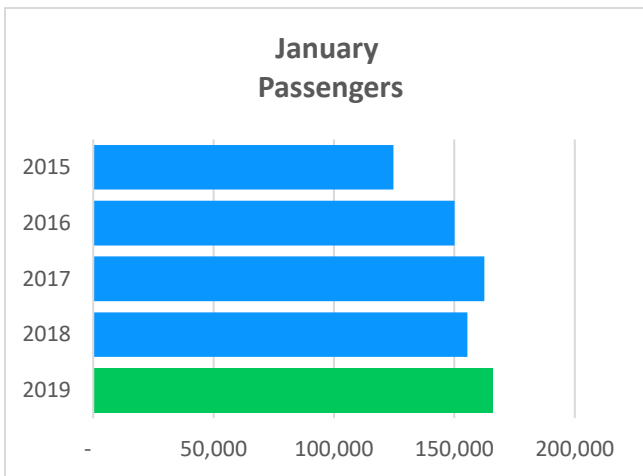

fly2pie.com

@iflypie

facebook.com/Fly2PIE

MEDIA RELEASE

February 14, 2020

St. Pete-Clearwater International (PIE) January 2020 Passenger Report– Up 7%

2020 starts with a 7% increase overall and in domestic passengers for January. With 166,005 total passengers, PIE is off to a strong start in the new year.

Our new Master Concessionaire, Hudson SSP, has opened new stores in the past few weeks including Pre-security Hudson/Dunkin’ Donuts, Market 361 and Dunkin’ in Gates 2-6, and Sand and Sky by Hudson in Gates 7-11. Still to come – 3 Daughters Brewing, Mazzaro’s Italian Market, and Hudson Kiosk in Bag Claim.

January	Month	Increase	YTD Total
Domestic	164,177	7%	164,177
<i>Enplanements</i>	81,409		
<i>Deplanements</i>	82,768		
International	1,828	-10%	1,828
<i>Enplanements</i>	896		
<i>Deplanements</i>	932		
TOTAL	166,005	7%	166,005