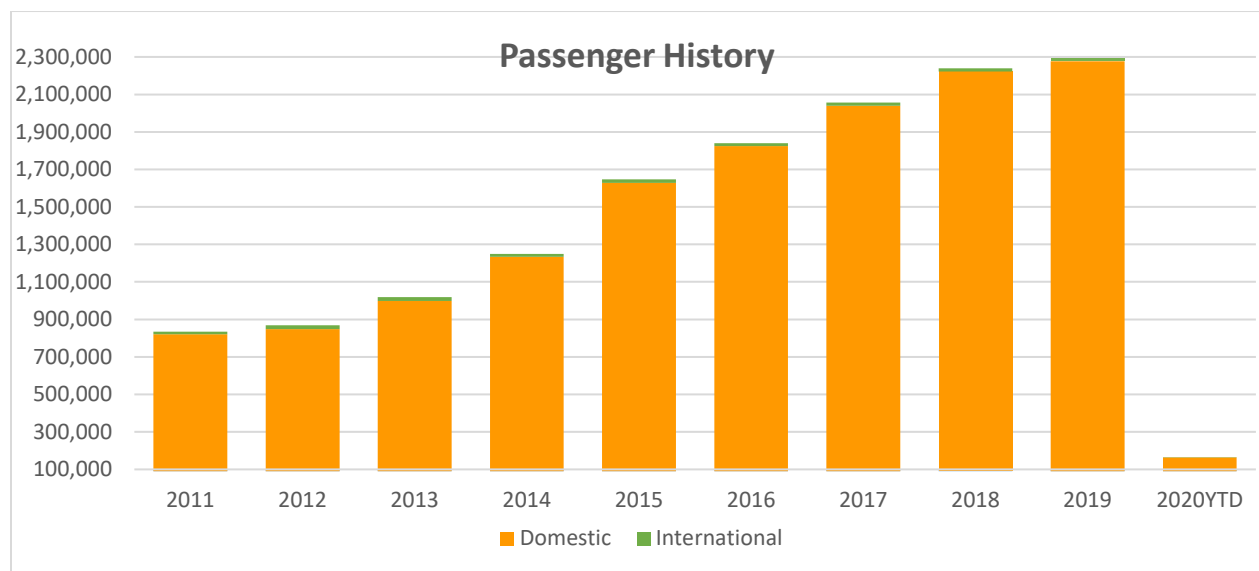

fly2pie.com

@iflypie

facebook.com/Fly2PIE

MEDIA RELEASE

February 14, 2020

St. Pete-Clearwater International (PIE) January 2020 Passenger Report– Up 7%

2020 starts with a 7% increase overall and in domestic passengers for January. With 166,005 total passengers, PIE is off to a strong start in the new year.

Our new Master Concessionaire, Hudson SSP, has opened new stores in the past few weeks including Pre-security Hudson/Dunkin’ Donuts, Market 361 and Dunkin’ in Gates 2-6, and Sand and Sky by Hudson in Gates 7-11. Still to come – 3 Daughters Brewing, Mazzaro’s Italian Market, and Hudson Kiosk in Bag Claim.

January	Month	Increase	YTD Total
Domestic	164,177	7%	164,177
<i>Enplanements</i>	81,409		
<i>Deplanements</i>	82,768		
International	1,828	-10%	1,828
<i>Enplanements</i>	896		
<i>Deplanements</i>	932		
TOTAL	166,005	7%	166,005