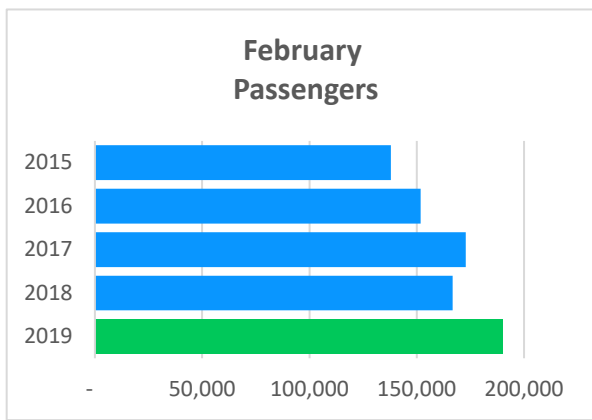

fly2pie.com

@iflypie

facebook.com/Fly2PIE

MEDIA RELEASE

March 19, 2020

St. Pete-Clearwater International (PIE) February 2020 Passenger Report– Up 14%

Serving a total of 190,174 passengers in February 2020 resulted in our biggest February in the history of PIE with a 15% increase over February 2019. Year-to-date, PIE is up over 10% overall.

February	Month	Increase	YTD Total
Domestic	187,224	15%	351,401
<i>Enplanements</i>	90,415		
<i>Deplanements</i>	96,809		
International	2,950	-18%	4,778
<i>Enplanements</i>	1,293		
<i>Deplanements</i>	1,657		
TOTAL	190,174	14%	356,179