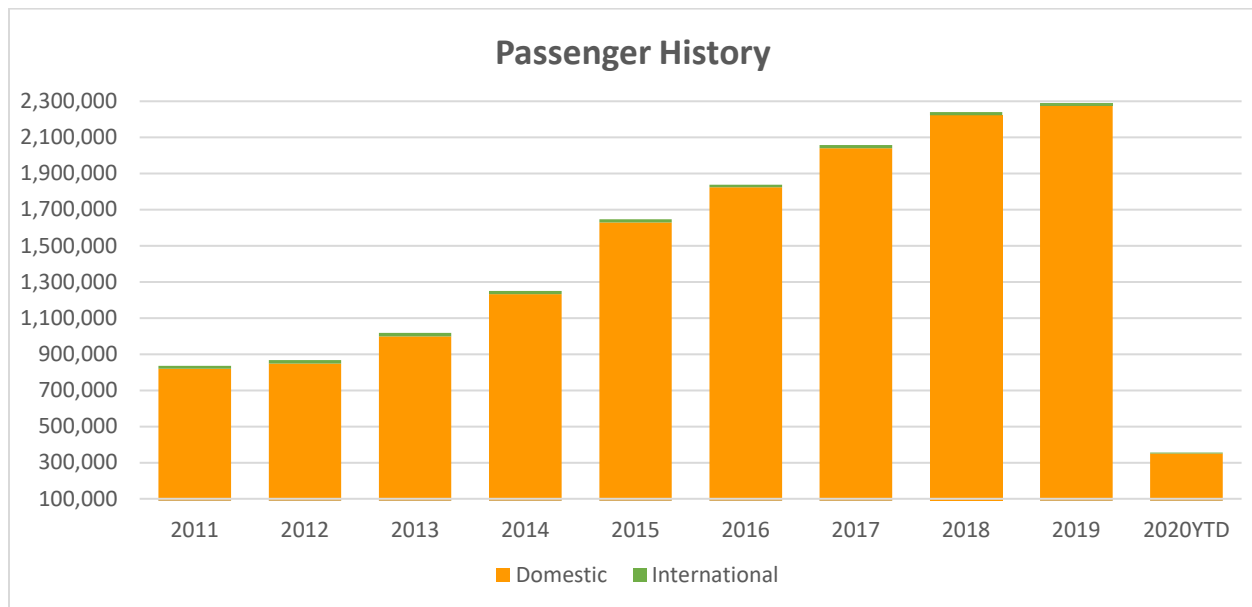

fly2pie.com

@iflypie

facebook.com/Fly2PIE

MEDIA RELEASE

March 19, 2020

St. Pete-Clearwater International (PIE) February 2020 Passenger Report– Up 14%

Serving a total of 190,174 passengers in February 2020 resulted in our biggest February in the history of PIE with a 15% increase over February 2019. Year-to-date, PIE is up over 10% overall.

February	Month	Increase	YTD Total
Domestic	187,224	15%	351,401
<i>Enplanements</i>	90,415		
<i>Deplanements</i>	96,809		
International	2,950	-18%	4,778
<i>Enplanements</i>	1,293		
<i>Deplanements</i>	1,657		
TOTAL	190,174	14%	356,179