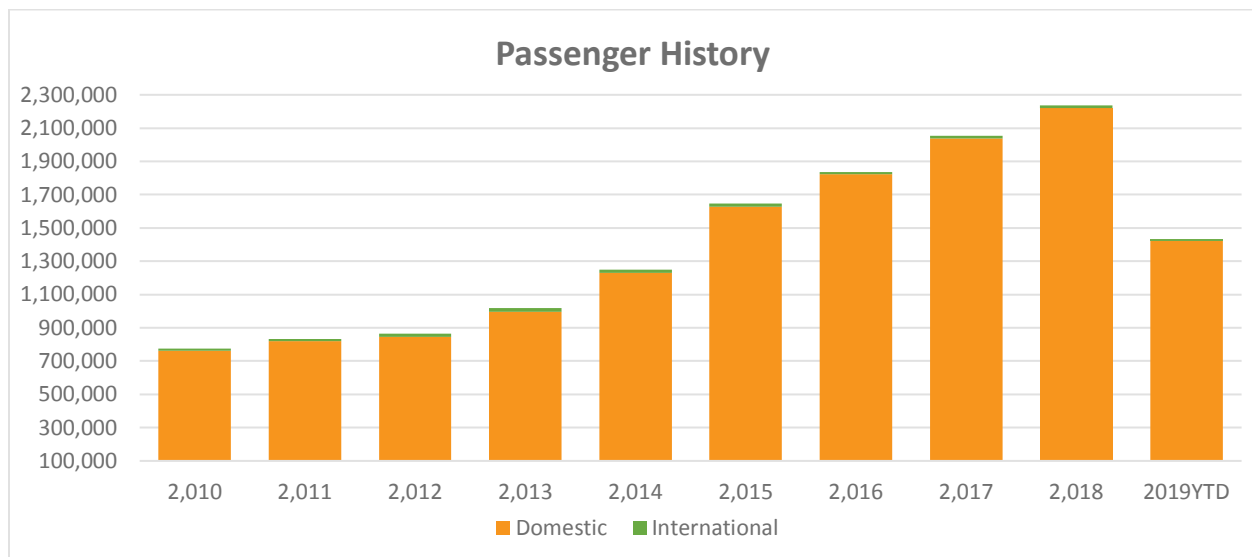

fly2pie.com

@iflypie

facebook.com/Fly2PIE

MEDIA RELEASE

August 8, 2019

St. Pete-Clearwater International (PIE) Monthly Passenger Report – July 2019 Biggest Month in our History!

July 2019 marks the biggest month in PIE’s history! With 245,955 passengers, July 2019 marks a 5% increase over July 2018. Year-to-date, PIE is up 2% over 2018 with two new Allegiant destinations beginning service in October – State College, PA and Traverse City, MI.

Parking lot and Roadway construction at PIE continue with curbside utility work beginning soon. The Ground Transportation lot will reopen soon for economy parking shuttle service passenger pick up. Our Short-term parking lot is temporarily closed for several months. During peak parking periods, Long-term Parking closes and customers are directed to Economy Parking Lots. We thank our customers for their patience as we make improvements for the future.

July 2019	Month	Increase	2019YTD
Domestic	245,955	5%	1,423,712
Int'l	0	0%	11,671
Total	245,955	5%	1,435,383