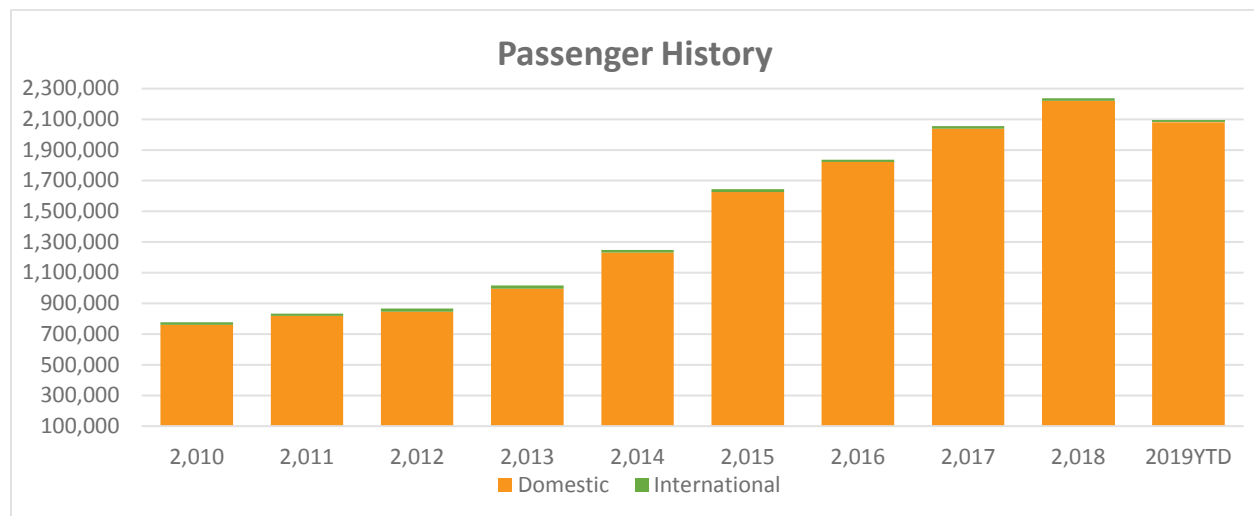

fly2pie.com

@iflypie

facebook.com/Fly2PIE

MEDIA RELEASE

December 10, 2019

St. Pete-Clearwater International (PIE) Passenger Report – November 2019

175,231 passengers flew in/out of PIE in November 2019 with a 2% Domestic Passenger Increase. Year-to-date, PIE is up 1% over 2018.

Parking lot and Roadway construction at PIE continue. We expect all parking to reach capacity over the holidays and advise passengers to arrange transportation to the airport. The Ground Transportation lot is open for Economy Parking shuttle service, taxis, and hotel shuttles. Our Short-term parking lot is temporarily closed for several months. We thank our customers for their continued patience as we make improvements for the future.

November	Month	Increase	YTD Total
Domestic	174,570	2%	2,080,029
<i>Enplanements</i>	87,164		
<i>Deplanements</i>	87,405		
International	661	-56%	12,332
<i>Enplanements</i>	274		
<i>Deplanements</i>	387		
TOTAL	175,231	1%	2,092,361