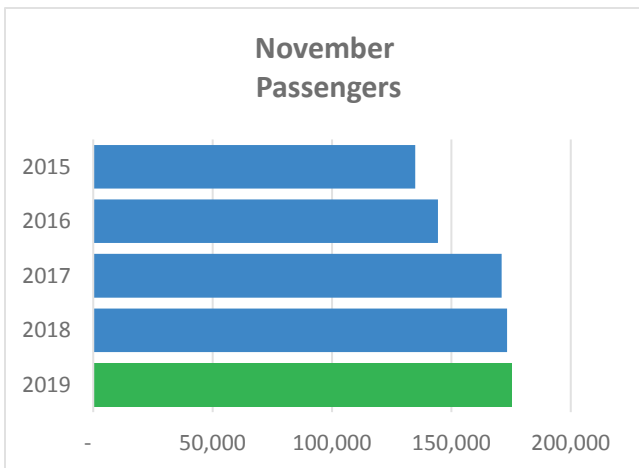

fly2pie.com

@iflypie

facebook.com/Fly2PIE

MEDIA RELEASE

December 10, 2019

St. Pete-Clearwater International (PIE) Passenger Report – November 2019

175,231 passengers flew in/out of PIE in November 2019 with a 2% Domestic Passenger Increase. Year-to-date, PIE is up 1% over 2018.

Parking lot and Roadway construction at PIE continue. We expect all parking to reach capacity over the holidays and advise passengers to arrange transportation to the airport. The Ground Transportation lot is open for Economy Parking shuttle service, taxis, and hotel shuttles. Our Short-term parking lot is temporarily closed for several months. We thank our customers for their continued patience as we make improvements for the future.

November	Month	Increase	YTD Total
Domestic	174,570	2%	2,080,029
<i>Enplanements</i>	87,164		
<i>Deplanements</i>	87,405		
International	661	-56%	12,332
<i>Enplanements</i>	274		
<i>Deplanements</i>	387		
TOTAL	175,231	1%	2,092,361