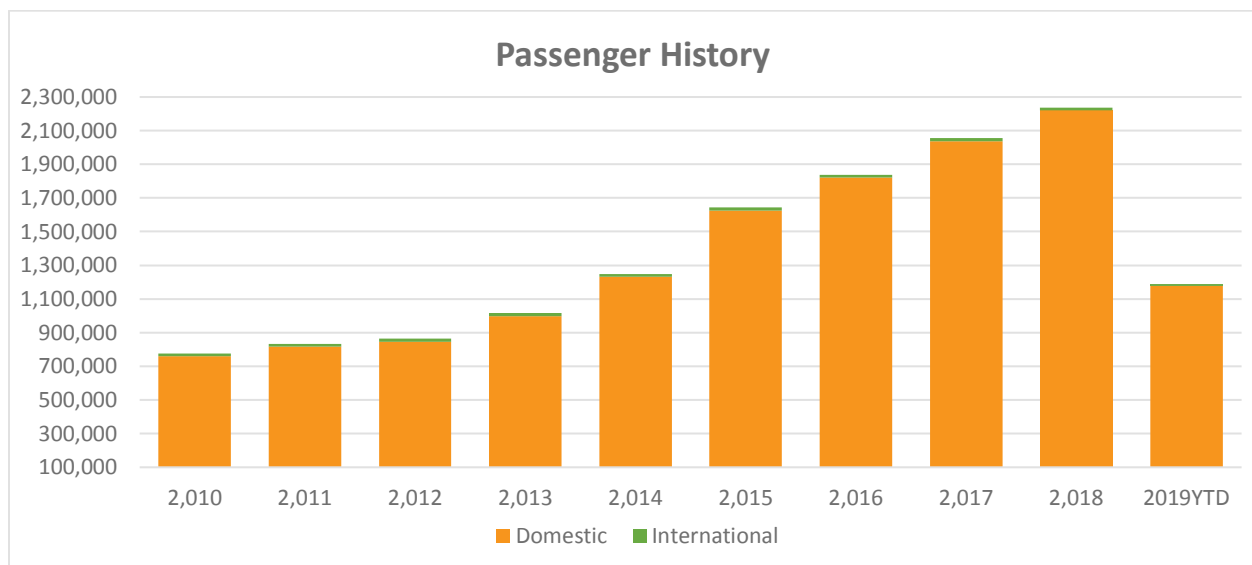

fly2pie.com

@iflypie

facebook.com/Fly2PIE

MEDIA RELEASE

July 9, 2019

St. Pete-Clearwater International (PIE) Monthly Passenger Report – June 2019

PIE’s domestic passenger traffic increased by 5% over June 2018. Overall, PIE served 228,415 passengers in June 2019, a 5% increase over June 2018. Allegiant announced two new destinations beginning service in October – State College, PA and Traverse City, MI.

Parking lot and Roadway construction at PIE continue with curbside utility work beginning soon. The Ground Transportation lot will reopen soon for economy parking shuttle service passenger pick up. Our Short-term parking lot is temporarily closed for several months. During peak parking periods, Long-term Parking may fill up and customers are directed to Economy Parking Lots. We thank our customers for their patience as we make improvements for the future.

	June 2019	Month	Increase	2019YTD
Domestic	228,415		5%	1,177,757
Int'l	0		0%	11,671
Total	228,415		5%	1,189,428