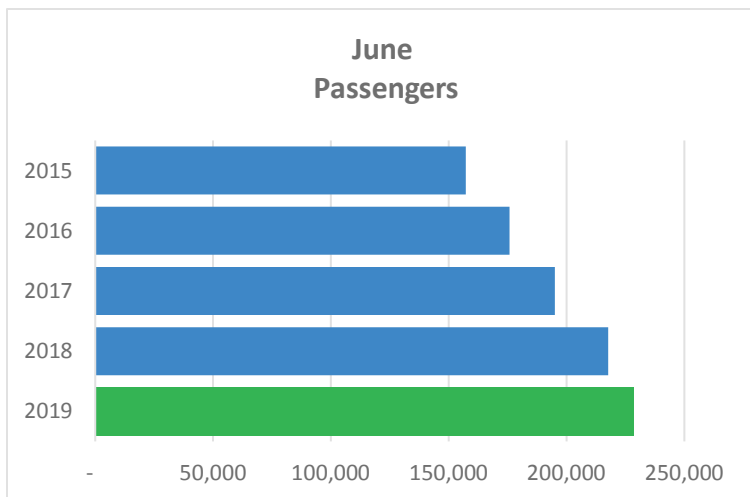

fly2pie.com

@iflypie

facebook.com/Fly2PIE

MEDIA RELEASE

July 9, 2019

St. Pete-Clearwater International (PIE) Monthly Passenger Report – June 2019

PIE’s domestic passenger traffic increased by 5% over June 2018. Overall, PIE served 228,415 passengers in June 2019, a 5% increase over June 2018. Allegiant announced two new destinations beginning service in October – State College, PA and Traverse City, MI.

Parking lot and Roadway construction at PIE continue with curbside utility work beginning soon. The Ground Transportation lot will reopen soon for economy parking shuttle service passenger pick up. Our Short-term parking lot is temporarily closed for several months. During peak parking periods, Long-term Parking may fill up and customers are directed to Economy Parking Lots. We thank our customers for their patience as we make improvements for the future.