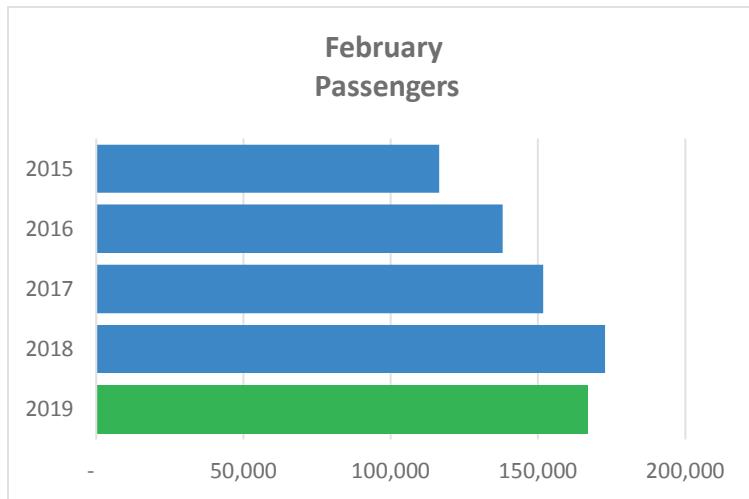

fly2pie.com

@iflypie

facebook.com/Fly2PIE

MEDIA RELEASE

February 11, 2019

St. Pete-Clearwater International (PIE) Monthly Passenger Report - February 2019

PIE's International passenger traffic increased by 12% over February 2018. Domestic service dipped 3% over 2018. Overall, PIE served 166,767 passengers in February 2019.

Parking lot and Roadway projects at PIE will have increased customer impacts in the coming months. The Ground Transportation lot is currently closed with taxi and hotel shuttle services picking up passengers in front of the terminal. Our Short-term parking lot is temporarily closed for several months. The airport has a new main entrance/exit and traffic light. We thank our customers for their patience as we make improvements for the future.

February 2019	Month	Increase	2019YTD
Domestic	163,149	-4%	316,565
Int'l	3,618	+13%	5,646
Total	166,767	-3%	322,211