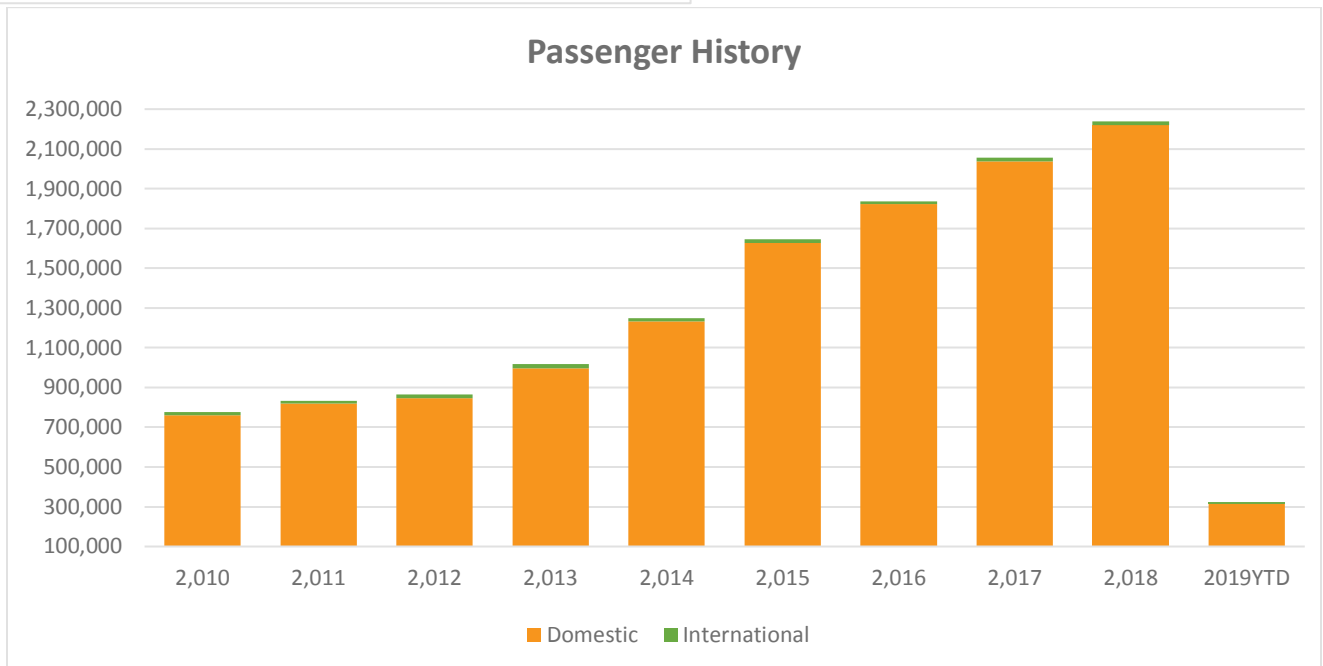

fly2pie.com

@iflypie

facebook.com/Fly2PIE

MEDIA RELEASE

February 11, 2019

St. Pete-Clearwater International (PIE) Monthly Passenger Report - February 2019

PIE's International passenger traffic increased by 12% over February 2018. Domestic service dipped 3% over 2018. Overall, PIE served 166,767 passengers in February 2019.

Parking lot and Roadway projects at PIE will have increased customer impacts in the coming months. The Ground Transportation lot is currently closed with taxi and hotel shuttle services picking up passengers in front of the terminal. Our Short-term parking lot is temporarily closed for several months. The airport has a new main entrance/exit and traffic light. We thank our customers for their patience as we make improvements for the future.

February 2019	Month	Increase	2019YTD
Domestic	163,149	-4%	316,565
Int'l	3,618	+13%	5,646
Total	166,767	-3%	322,211