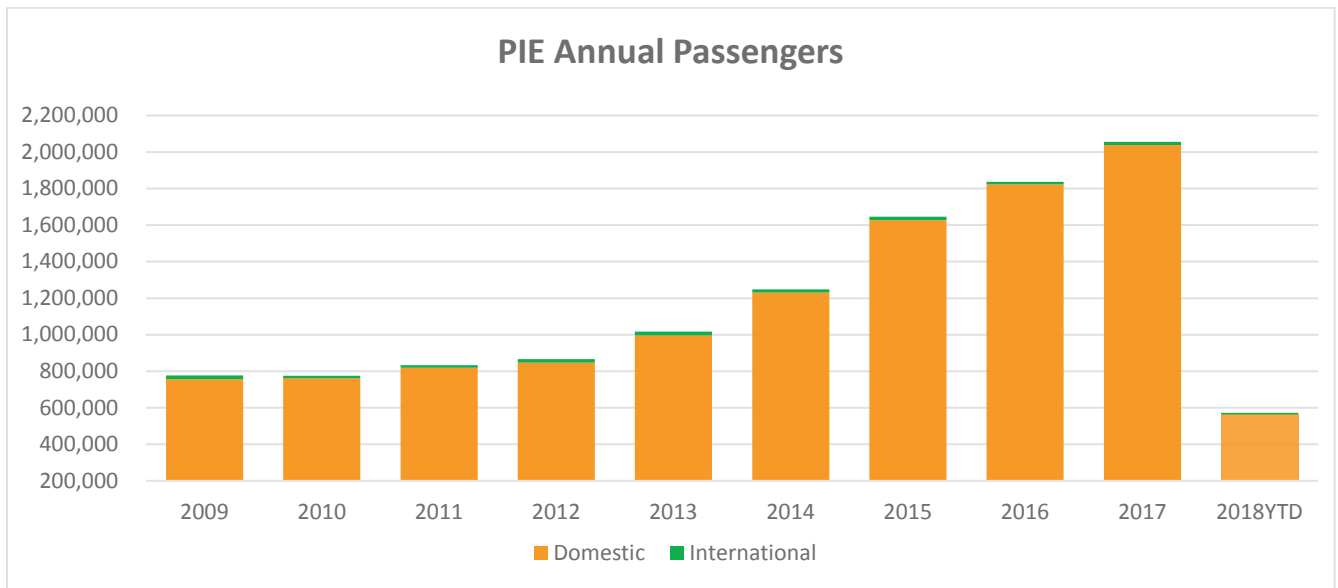

fly2pie.com

@iflypie

facebook.com/Fly2PIE

MEDIA RELEASE

April 6, 2018

St. Pete-Clearwater International (PIE) Monthly Passenger Report Spring Break Breaks Records!

March 2018 was the biggest month in PIE's history, a 15% increase with 237,021 passengers. Year-to-date passengers are up 13% over 2017. March has historically been the largest month of the year as we welcome "Spring Breakers" to the Sunshine State!

	March 2018	Month Increase	2018YTD
Domestic	232,693	15%	562,915
Int'l	4,328	-8%	9,404
Total	237,021	13%	572,319