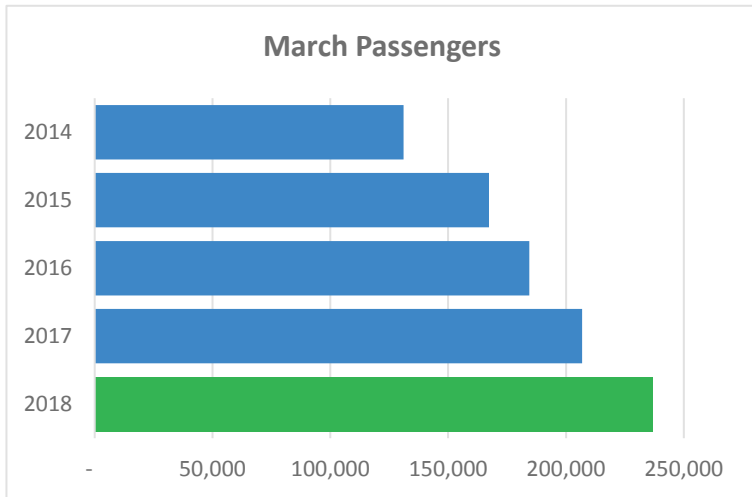

## St. Pete-Clearwater International (PIE) Monthly Passenger Report Spring Break Breaks Records!

**March 2018 was the biggest month in PIE's history**, a 15% increase with 237,021 passengers. Year-to-date passengers are up 13% over 2017. March has historically been the largest month of the year as we welcome "Spring Breakers" to the Sunshine State!