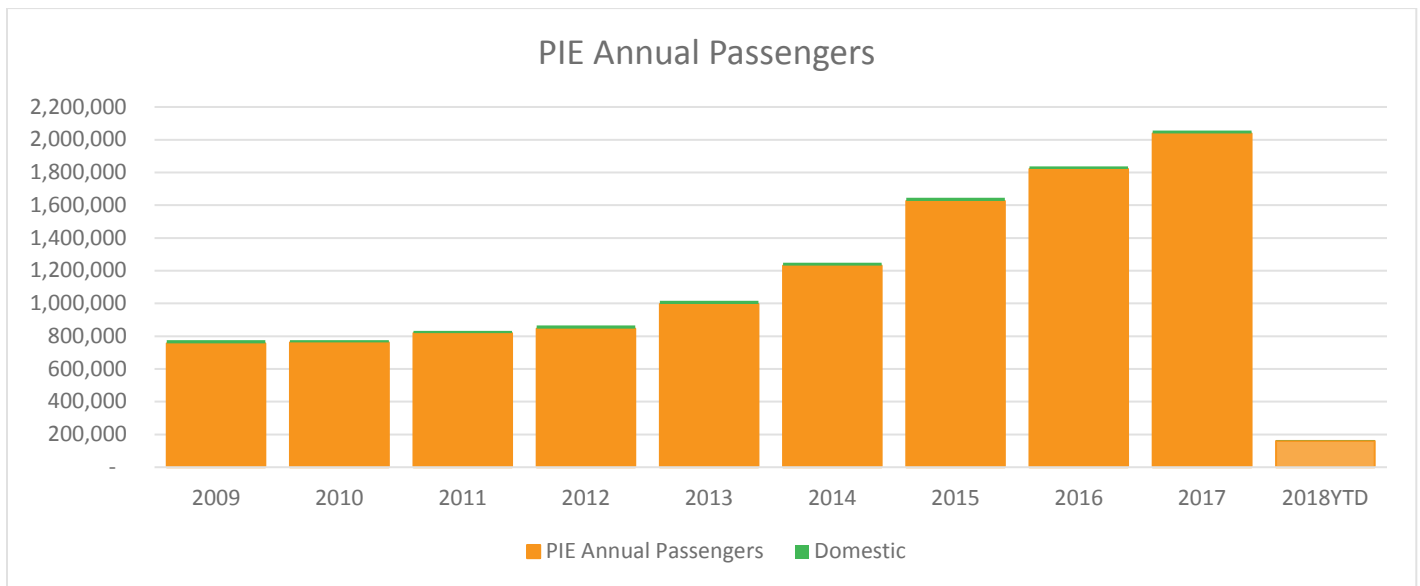

fly2pie.com

@iflypie

facebook.com/Fly2PIE

MEDIA RELEASE

March 12, 2018

St. Pete-Clearwater International (PIE) Monthly Passenger Report 14% Increase in February

February 2018 was the biggest February in PIE history, a 14% increase with 172,790 passengers. Year-to-date passengers are up 11% over 2017.

	February 2018	Month Increase	2018YTD
Domestic	169,587	14%	330,222
Int'l	3,203	4%	5,076
Total	172,790	14%	335,298