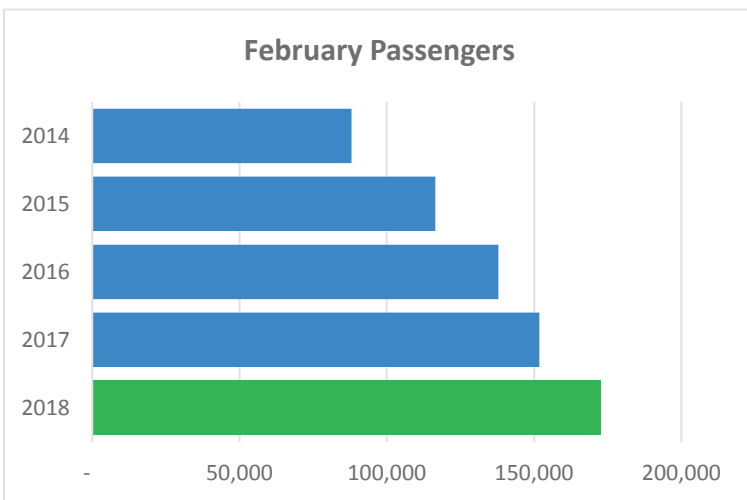

fly2pie.com

@iflypie

facebook.com/Fly2PIE

MEDIA RELEASE

March 12, 2018

St. Pete-Clearwater International (PIE) Monthly Passenger Report 14% Increase in February

February 2018 was the biggest February in PIE history, a 14% increase with 172,790 passengers. Year-to-date passengers are up 11% over 2017.

	February 2018	Month Increase	2018YTD
Domestic	169,587	14%	330,222
Int'l	3,203	4%	5,076
Total	172,790	14%	335,298

Current non-stop service in/out of St. Pete-Clearwater International Airport

57 Non-stop Destinations