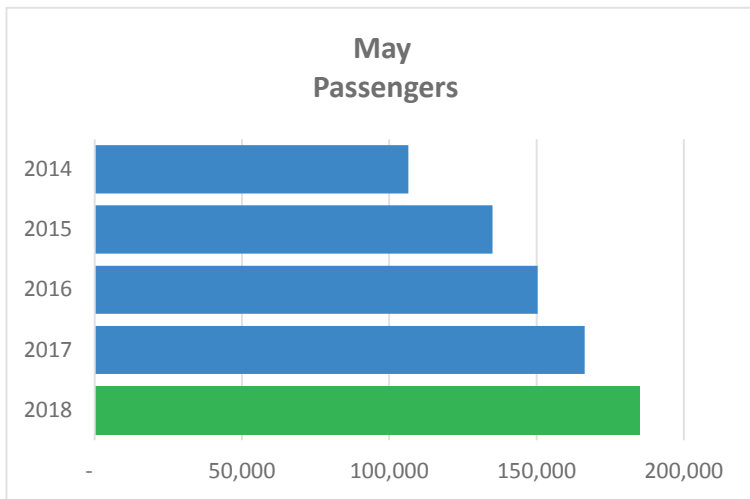

## St. Pete-Clearwater International (PIE) Monthly Passenger Report May up 11%, YTD up 11%, biggest May in History of PIE!

May 2018 was the biggest May in PIE's history, an 11% increase over 2017. Year-to-date passengers are up 11% over 2017. Sunwing's seasonal service to/from Canada resumes in the fall/winter. New service to Nashville (BNA) on Allegiant begins June 14<sup>th</sup>.