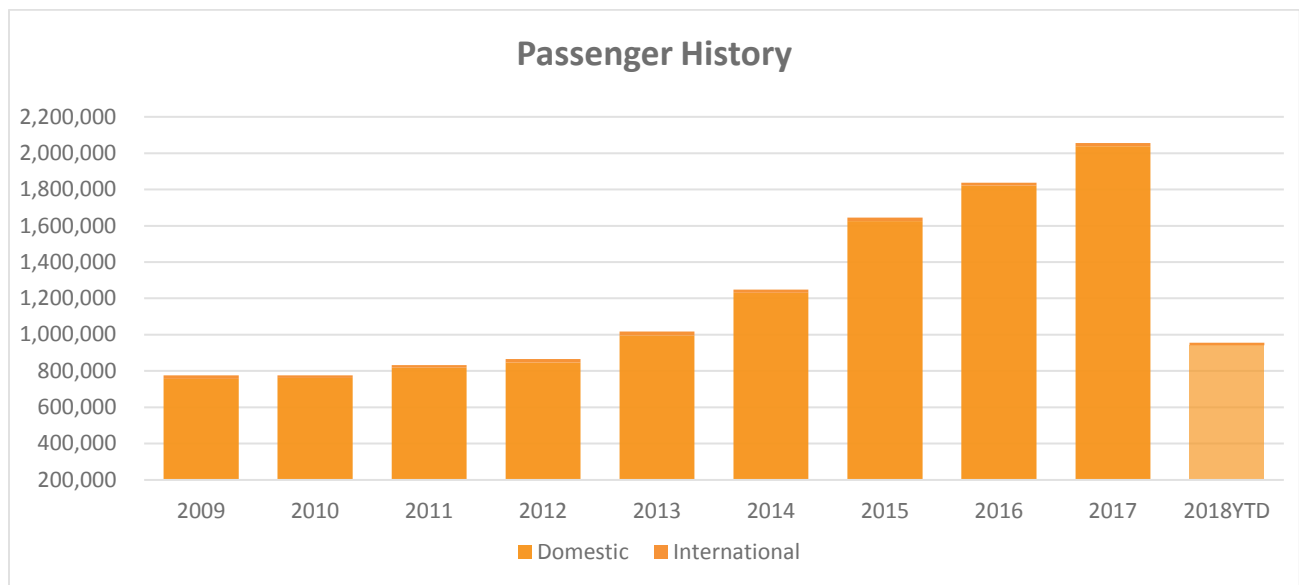

fly2pie.com

@iflypie

facebook.com/Fly2PIE

MEDIA RELEASE

June 8, 2018

St. Pete-Clearwater International (PIE) Monthly Passenger Report May up 11%, YTD up 11%, biggest May in History of PIE!

May 2018 was the biggest May in PIE's history, an 11% increase over 2017. Year-to-date passengers are up 11% over 2017. Sunwing's seasonal service to/from Canada resumes in the fall/winter. New service to Nashville (BNA) on Allegiant begins June 14th.

	May 2018	Month Increase	2018YTD
Domestic	184,714	11%	941,302
Int'l	440	-30%	13,753
Total	185,154	11%	955,055