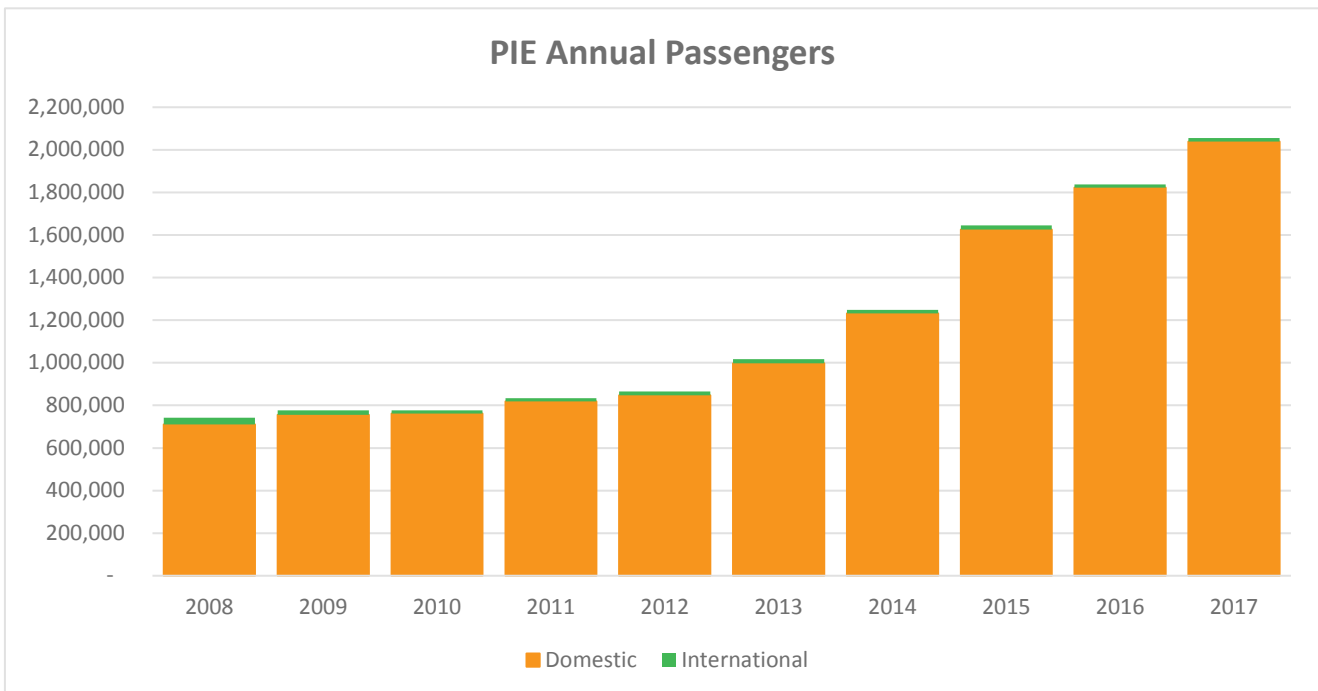

fly2pie.com

@iflypie

facebook.com/Fly2PIE

MEDIA RELEASE

January 8, 2018

St. Pete-Clearwater International (PIE) 2017 Passenger Report – Over 2 Million Record-breaking Passengers, 12% Annual Increase and 5th Year of Double Digit Increases for PIE!

For the first time in its history, PIE has surpassed 2 million passengers, breaking its all-time passenger record for the third consecutive year! December 2017 is PIE’s biggest December in history and monthly passengers increased by 17% over 2016. Our year end increase is 12% with 2,055,269 passengers. Allegiant added service to eight new cities in 2017.

The Federal Aviation Administration recently published its top growth airports list for 2016. PIE was ranked #3 in the nation for small airports. PIE has achieved double-digit growth for five consecutive years.

December 2017 Month Increase 2017YTD			
Domestic	190,797	18%	2,038,207
Int'l	1,239	-32%	17,062
Total	2,055,269	12%	2,055,269