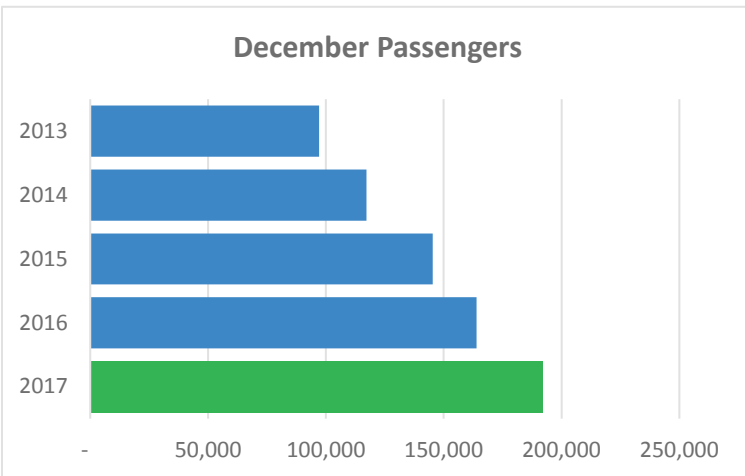

fly2pie.com

@iflypie

facebook.com/Fly2PIE

MEDIA RELEASE

January 8, 2018

St. Pete-Clearwater International (PIE) 2017 Passenger Report – Over 2 Million Record-breaking Passengers, 12% Annual Increase and 5th Year of Double Digit Increases for PIE!

For the first time in its history, PIE has surpassed 2 million passengers, breaking its all-time passenger record for the third consecutive year! December 2017 is PIE’s biggest December in history and monthly passengers increased by 17% over 2016. Our year end increase is 12% with 2,055,269 passengers. Allegiant added service to eight new cities in 2017.

The Federal Aviation Administration recently published its top growth airports list for 2016. PIE was ranked #3 in the nation for small airports. PIE has achieved double-digit growth for five consecutive years.

December 2017 Month Increase 2017YTD			
Domestic	190,797	18%	2,038,207
Int'l	1,239	-32%	17,062
Total	2,055,269	12%	2,055,269