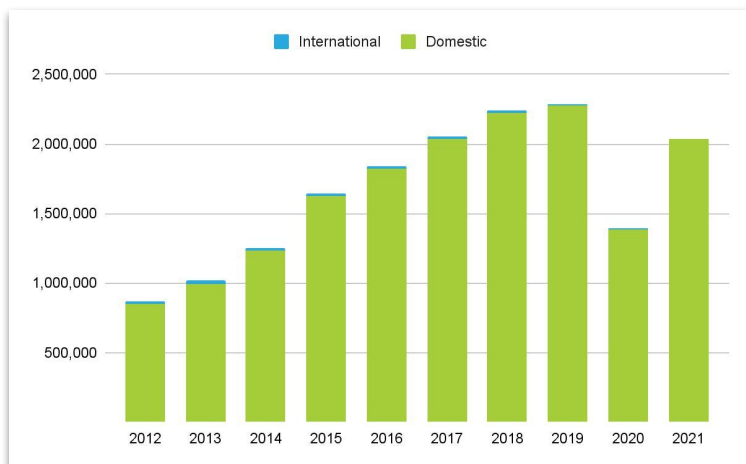

December 2021 Passenger Report

December 2021 - Our biggest December in our History!

December passengers increased 67% over December 2020 and an increase of 2% over pre-pandemic December 2019. **Our 2021 annual increase is 46% over 2020.**

2021 marked the addition of two new airlines at PIE - Canadian ultra low-cost Swoop and Sun Country Airlines. Eleven new destinations were added in 2021 including nine by Allegiant. We were excited to welcome back our Canadian friends. PIE now has 65 non-stop destinations, the most in our history. Here's to 2022 and a happy new year!

December	MONTH	INCREASE	YTD TOTAL
Domestic	199,066	65%	2,033,431
<i>Enplanements</i>	<i>96,579</i>		
<i>Deplanements</i>	<i>102,487</i>		
International	1,565	0%	2,820
<i>Enplanements</i>	<i>804</i>		
<i>Deplanements</i>	<i>761</i>		
TOTAL	200,631	67%	2,036,251

By the Numbers

Passenger History by Year