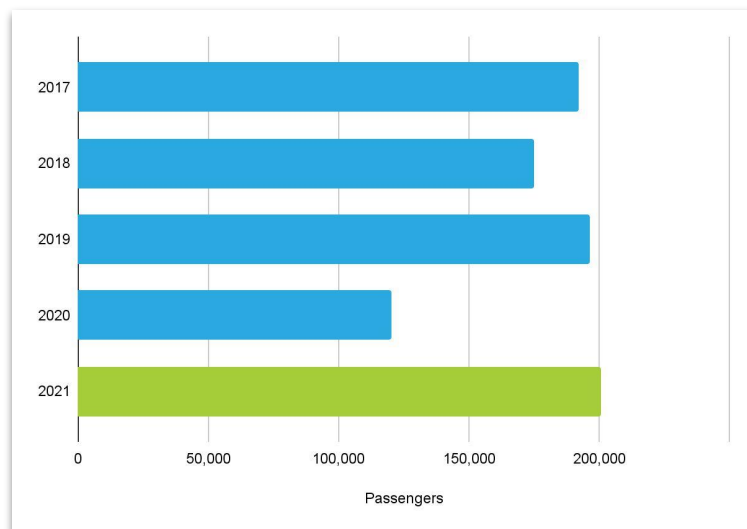

December 2021 Passenger Report

December 2021 - Our biggest December in our History!

December passengers increased 67% over December 2020 and an increase of 2% over pre-pandemic December 2019. **Our 2021 annual increase is 46% over 2020.**

2021 marked the addition of two new airlines at PIE - Canadian ultra low-cost Swoop and Sun Country Airlines. Eleven new destinations were added in 2021 including nine by Allegiant. We were excited to welcome back our Canadian friends. PIE now has 65 non-stop destinations, the most in our history. Here's to 2022 and a happy new year!

December	MONTH	INCREASE	YTD TOTAL
Domestic	199,066	65%	2,033,431
<i>Enplanements</i>	<i>96,579</i>		
<i>Deplanements</i>	<i>102,487</i>		
International	1,565	0%	2,820
<i>Enplanements</i>	<i>804</i>		
<i>Deplanements</i>	<i>761</i>		
TOTAL	200,631	67%	2,036,251

By the Numbers

Passenger History by Year

December Passengers: Year Over Year

PIE flies non-stop to 65 cities. Visit our routes page to see all destinations here.