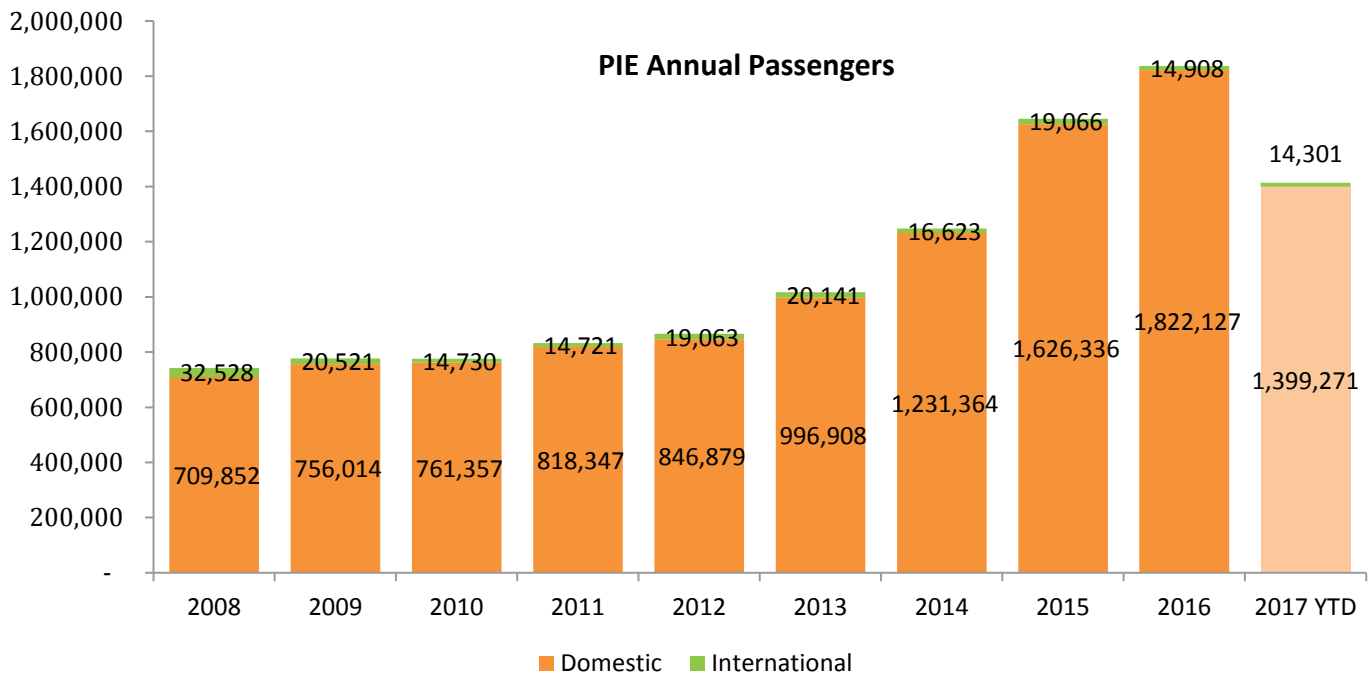

PIE Annual Passengers