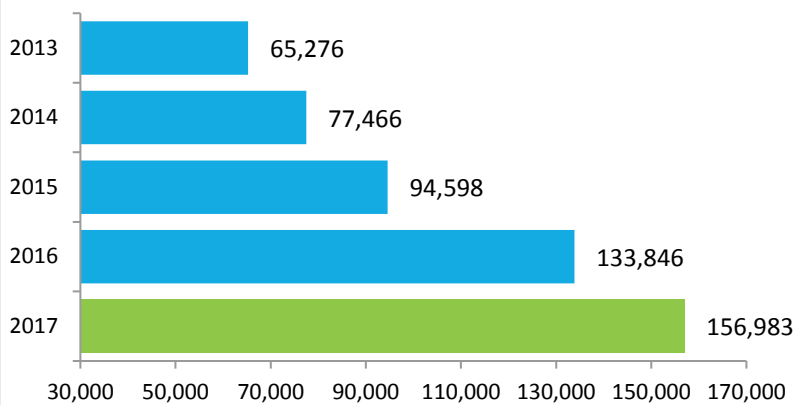

fly2pie.com

@iflypie

facebook.com/Fly2PIE

MEDIA RELEASE

September 7, 2017

St. Pete-Clearwater International (PIE) Passenger Report – 12% Year to Date Increase – Biggest August in History of PIE!

August’s 156,983 passengers were a 10% increase over August 2016. Year-to-date passengers are up 12% over 2016.

Allegiant announced new service to five new cities: Norfolk, VA – October 4th; Providence, RI -October 27th; Milwaukee, WI – October 13th; Phoenix/Mesa, AZ – November 15th; and Ogdensburg, NY (Ottawa, CAN) – November 16th. The Allegiant fleet at PIE is now an all Airbus 319/320 fleet with 12 based aircraft.

Sunwing seasonal service to Toronto and Halifax will return in the fall/winter season. The Beau Rivage Resort and Casino will continue operating flights to Gulfport/Biloxi on Sun Country Airlines.

August Monthly Passengers