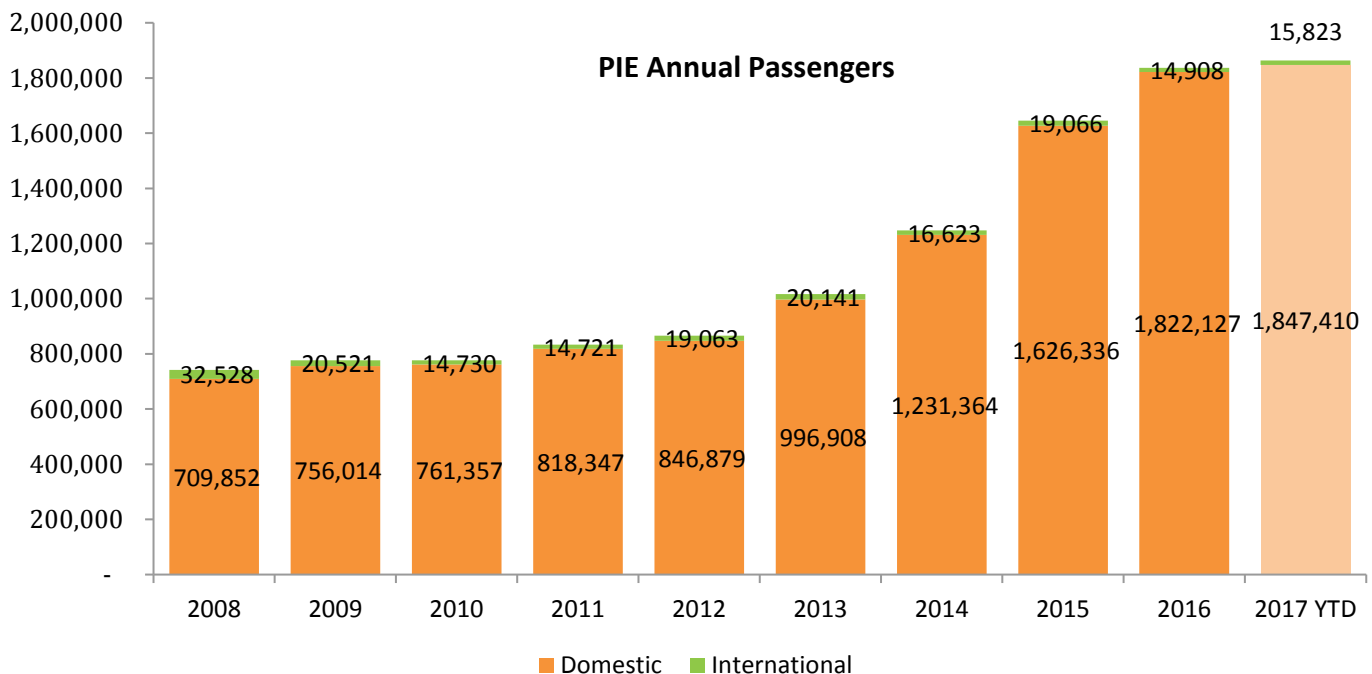

PIE Annual Passengers