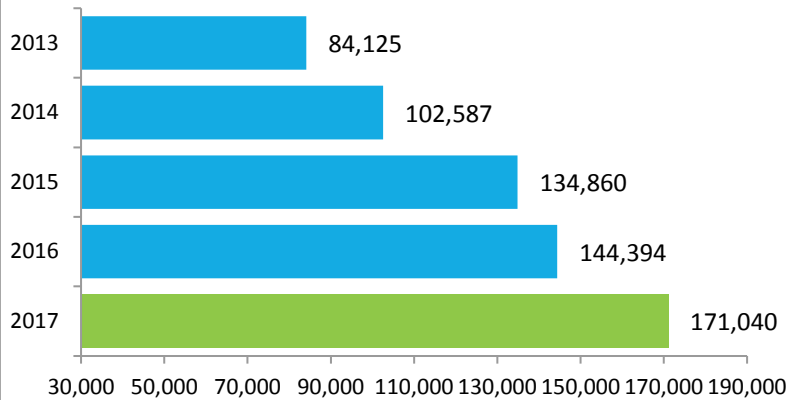

fly2pie.com

@iflypie

facebook.com/Fly2PIE

MEDIA RELEASE

December 6, 2017

St. Pete-Clearwater International (PIE) Passenger Report – November Passenger Report – 18% Increase!

November 2017 is PIE’s biggest November in history and monthly passengers increased by 18% over 2016. Our year-to-date increase is 11% with 1,863,233 passengers, already surpassing last year’s record breaking year of 1,837,035.

New service starting in November included Phoenix/Mesa, AZ – November 15th and Ogdensburg, NY (Ottawa, CAN) – November 16th. Sunwing seasonal service to Halifax will return in the winter season. The Beau Rivage Resort and Casino will continue operating flights to Gulfport/Biloxi on Sun Country Airlines.

November Monthly Passengers